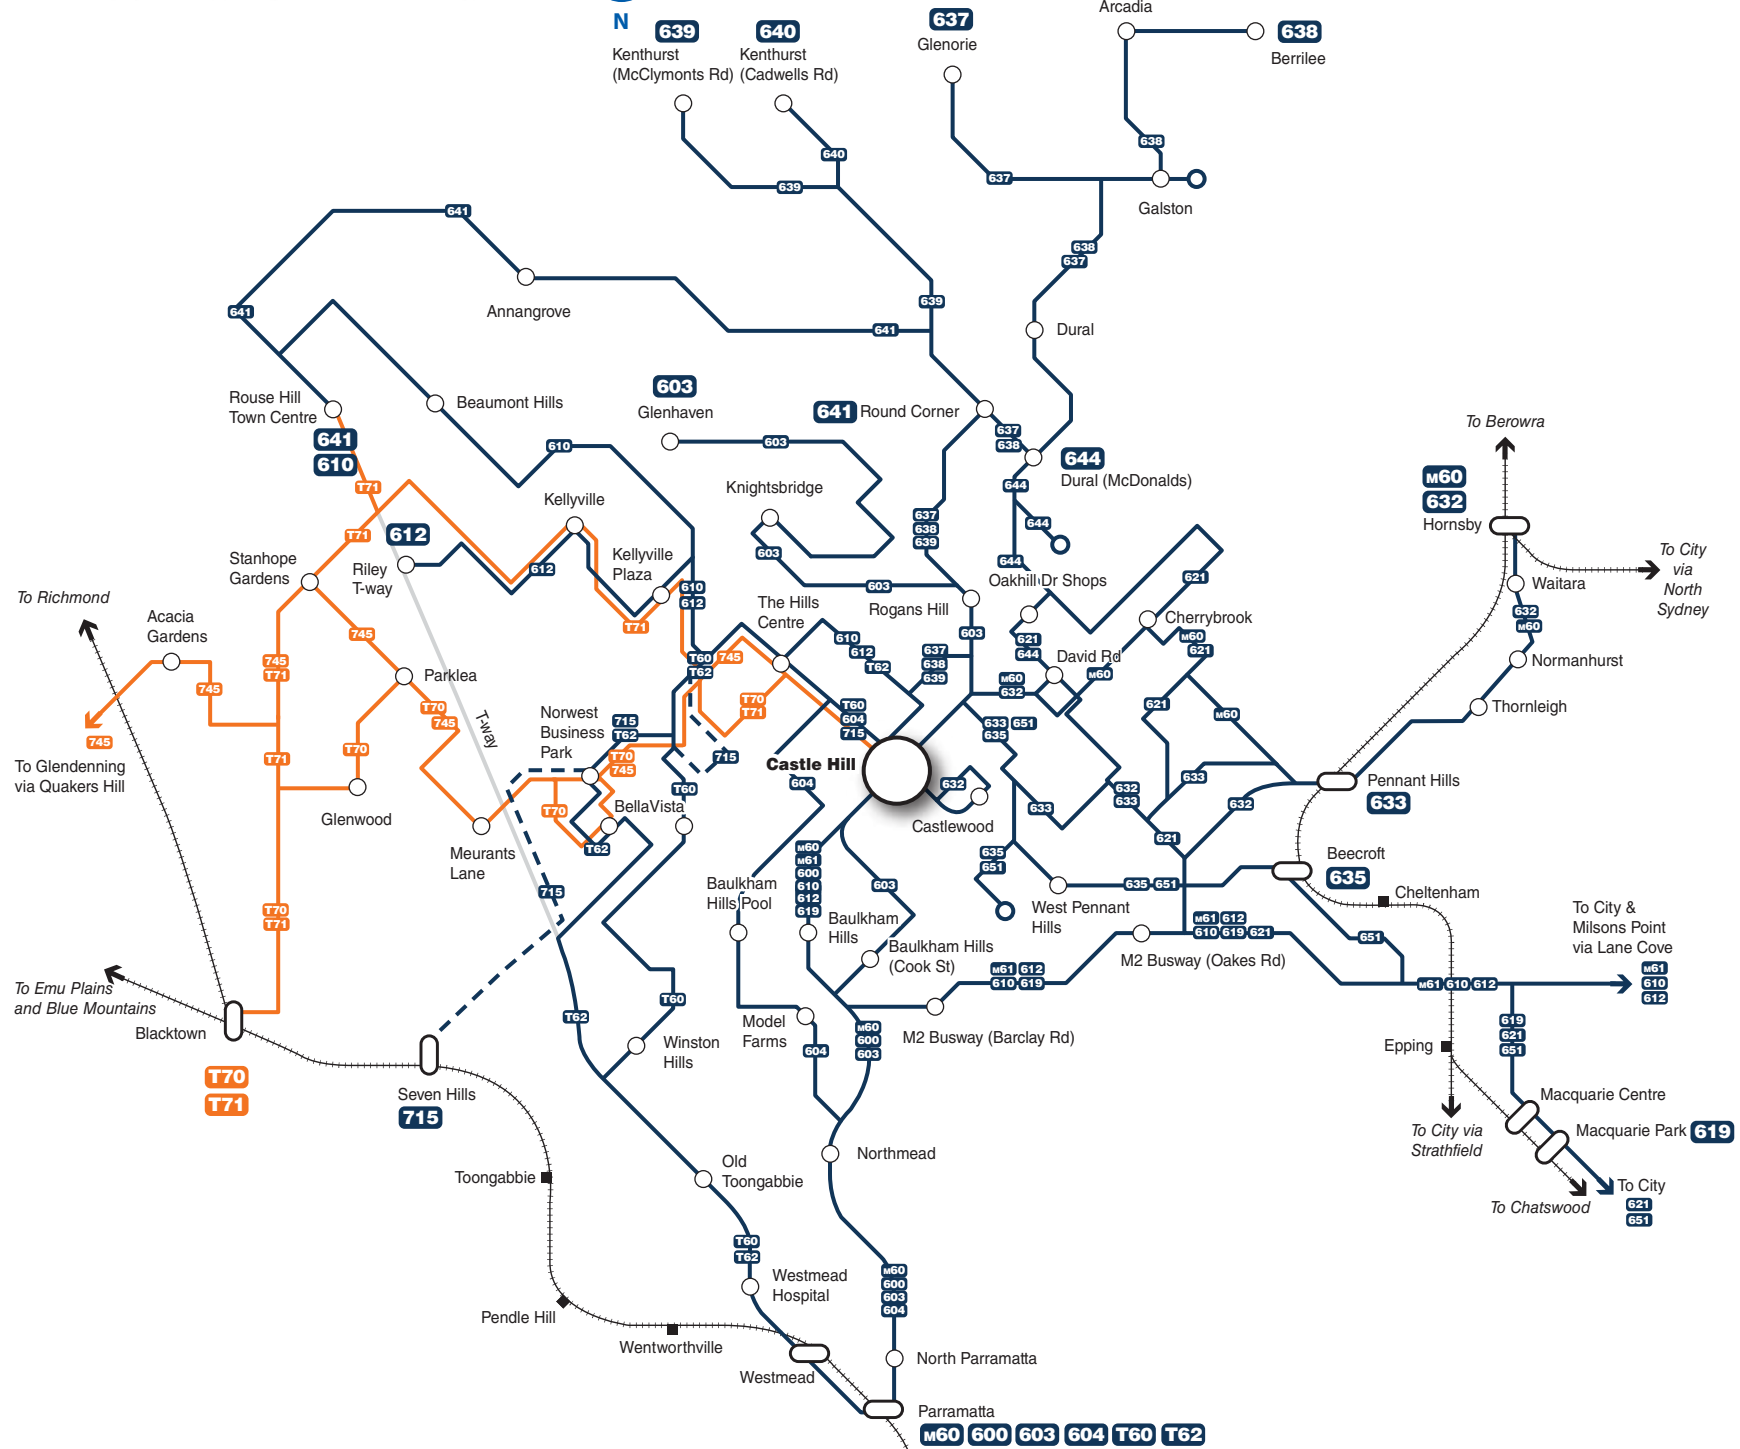

Castle Hill bus network map

Connections to Routes 640 and 641 are available off routes 637/638/639 at Round Corner or Cadwells Road. See separate timetable for more details.

Legend

- Busways routes
- Hillsbus routes
- - - - Rail line
- Railway station
- Bus route/suburb
- ◻ Bus/Rail interchange

Diagrammatic Map - Not to Scale

Castle Hill area map

N

Legend

-  Bus stop
-  Bus zone
-  Walking route
-  Bus stand
-  Taxi rank
-  Entrance

Bus services at Castle Hill

Bus departure information

Please use this listing to find your bus number, route destination and bus stand.
Refer to the Interchange Map to find the bus stand location.

Bus Operator Legend

- Busways
- Hillsbus

Notes

- * Bus operates Castle Hill to Macquarie only.
- (L) Limited service via Lane Cove.