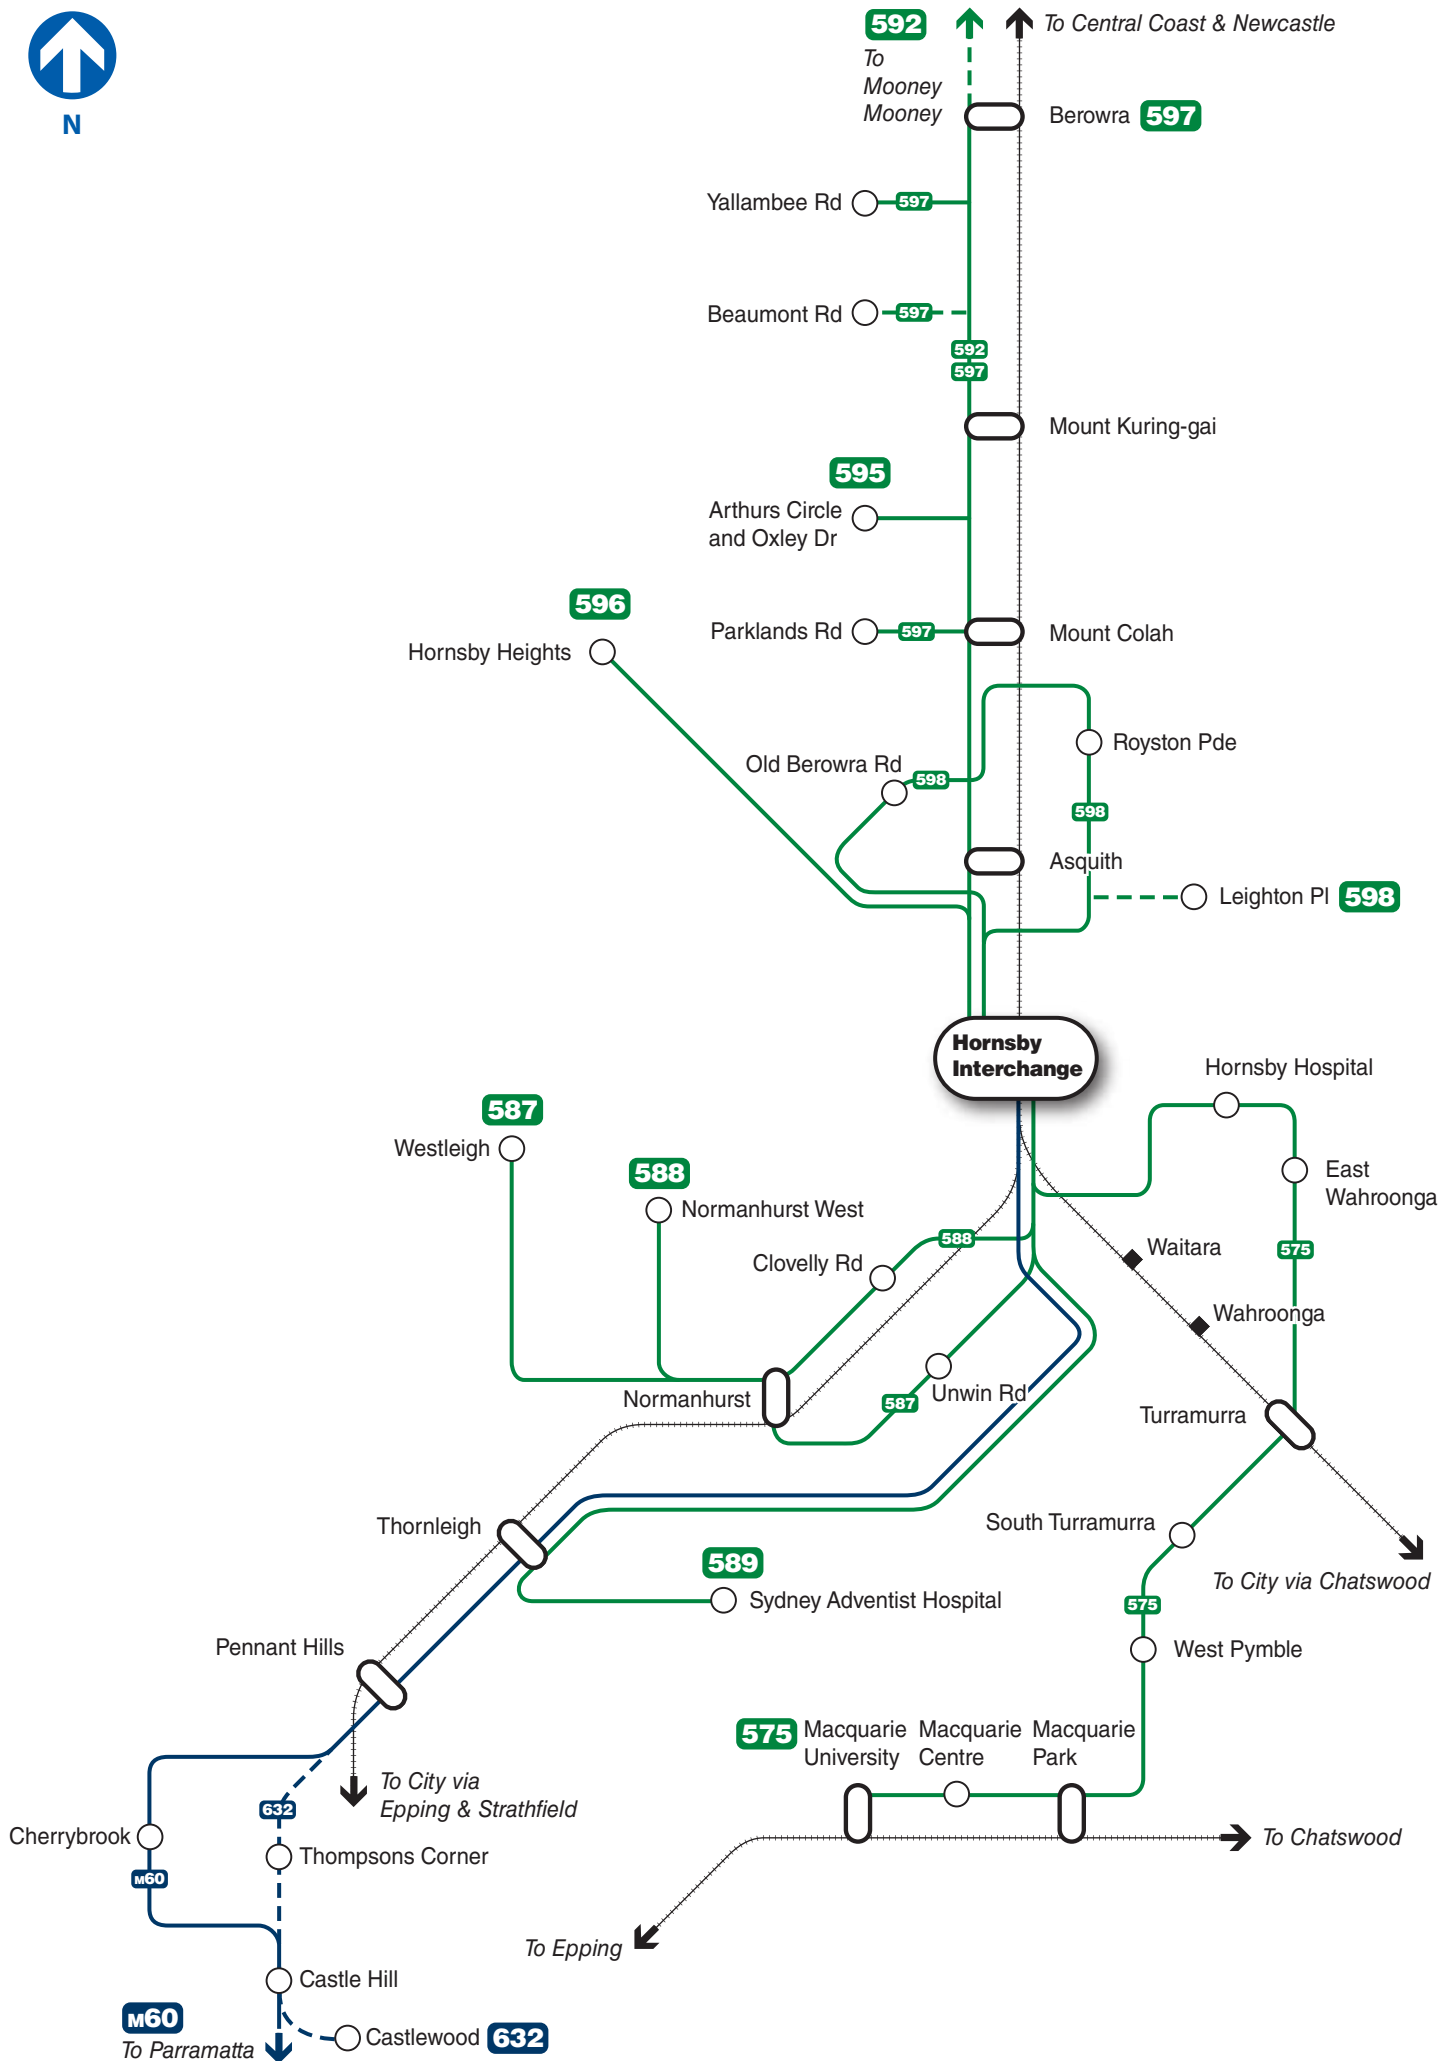

Hornsby bus network map

Legend

- TransdevTSLShorelink Buses routes
- Hillsbus routes
- - - Rail line
- Railway station
- Bus route/suburb
- Bus/Rail interchange

Diagrammatic Map - Not to Scale

Legend

- Bus stop
- Coach stop
- NightRide
- Walking route
- Lift
- Ramp gradient
- Bus stand
- Taxi rank
- Bus zone
- Bicycle lockers
- Stairs
- Parking
- Entrance

Bus services at Hornsby

Bus departure information

Please use this listing to find your bus number, route destination and bus stand.
Refer to the Interchange Map to find the bus stand location.

Bus Stand	Route Number	Bus Route Destination	Weekday frequency			Weekend frequency	
			AM Peak	Off Peak	PM Peak	Saturday	Sunday
B	575	Macquarie University via Waitara, Wahroonga & South Turramurra	30	30-45	30	60	60
D	587	Westleigh via Normanhurst	30-35	60	15-35	60	120
D	588	Normanhurst West via Normanhurst	15-35	60	20-30	60	120
A	589	Sydney Adventist Hospital via Waitara & Normanhurst	30-60	(4 trips)	(2 trips)	(4 trips)	-
E	592	Brooklyn via Cowan & Mooney Mooney	-	(1 trip)	-	(1 trip)	-
E	595	Mount Colah (Arthurs Circle) via Asquith	25-30	60	30	60	-
C	596	Hornsby Heights via McKay Rd & Somerville Rd	10-15	20-40	10-20	45	60
E	597	Berowra via Asquith & Mt Kuring-gai	(2 trips)	(4 trips)	(2 trips)	120	120
E	598	Hornsby via Asquith Loop	10-25	60	30	60	120
F	m60	Metrobus to Parramatta via Cherrybrook & Castle Hill	10	15	10	20	20
F	632	Castlewood via West Pennant Hills & Castle Hill	30-60	60	30	-	-

Bus Operator Legend

- TransdevTSL Shorelink Buses
- Hillsbus