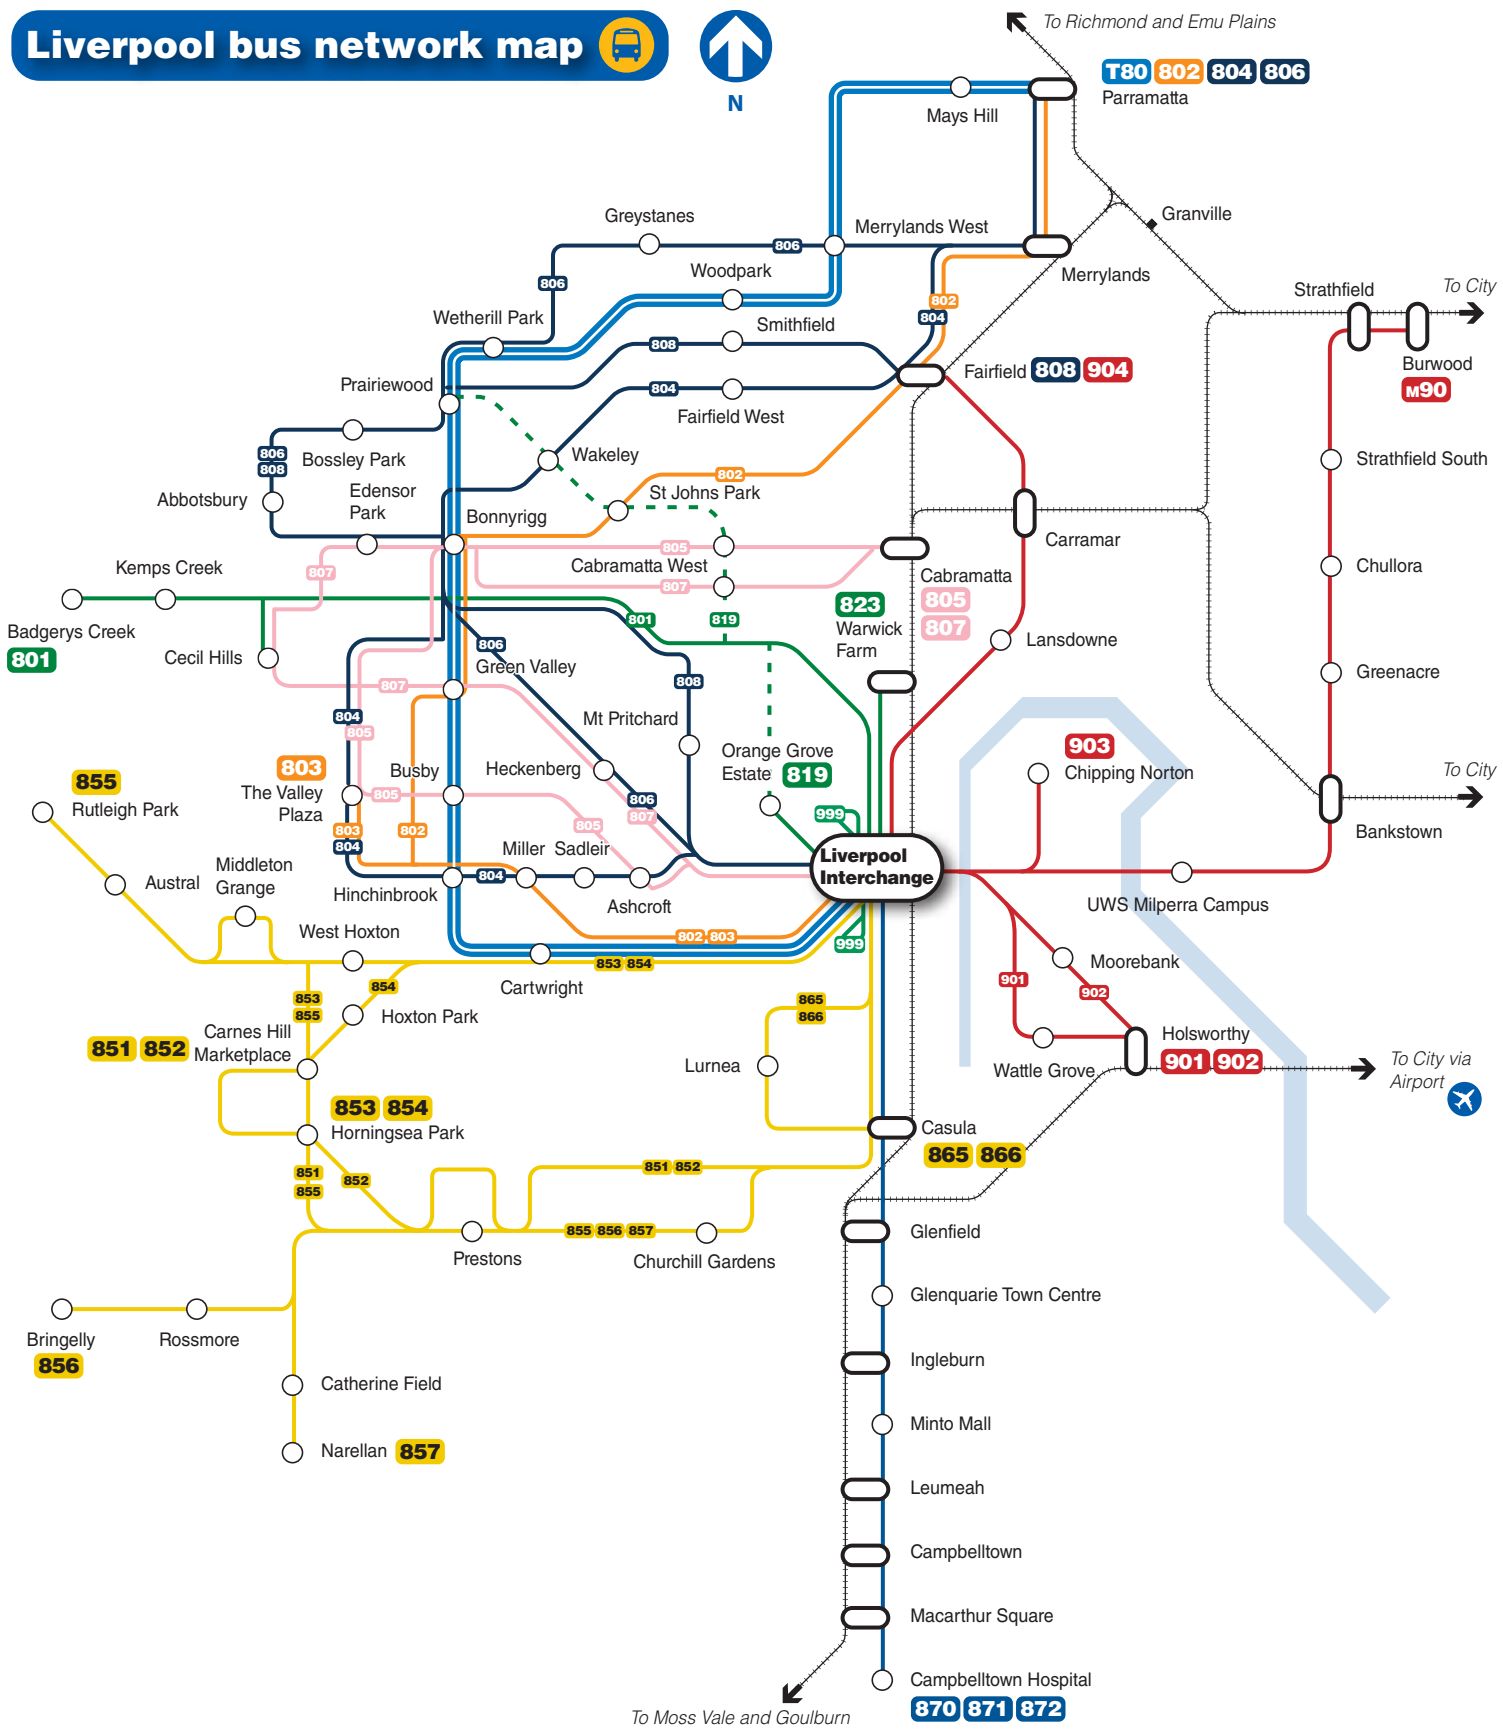

Liverpool bus network map

Legend

- Westbus routes
- Veolia Transport routes
- Busabout routes
- Metrolink routes
- Combined Interline & Busabout routes
- Combined Westbus & Hopkinsons routes
- Combined Metrolink & Busabout routes
- T-Way route
- Free Liverpool Shuttle
- Rail line
- Railway station
- Bus route/suburb
- Bus/Rail interchange

Diagrammatic Map - Not to Scale

Legend

-  Bus stop
-  Taxi rank
-  Walking route
-  Lift
-  Bus stand
-  Kiss & ride
-  Bus zone
-  Stairs

Bus services at Liverpool

Bus departure information

Please use this listing to find your bus number, route destination and bus stand.
Refer to the Interchange Map to find the bus stand location.