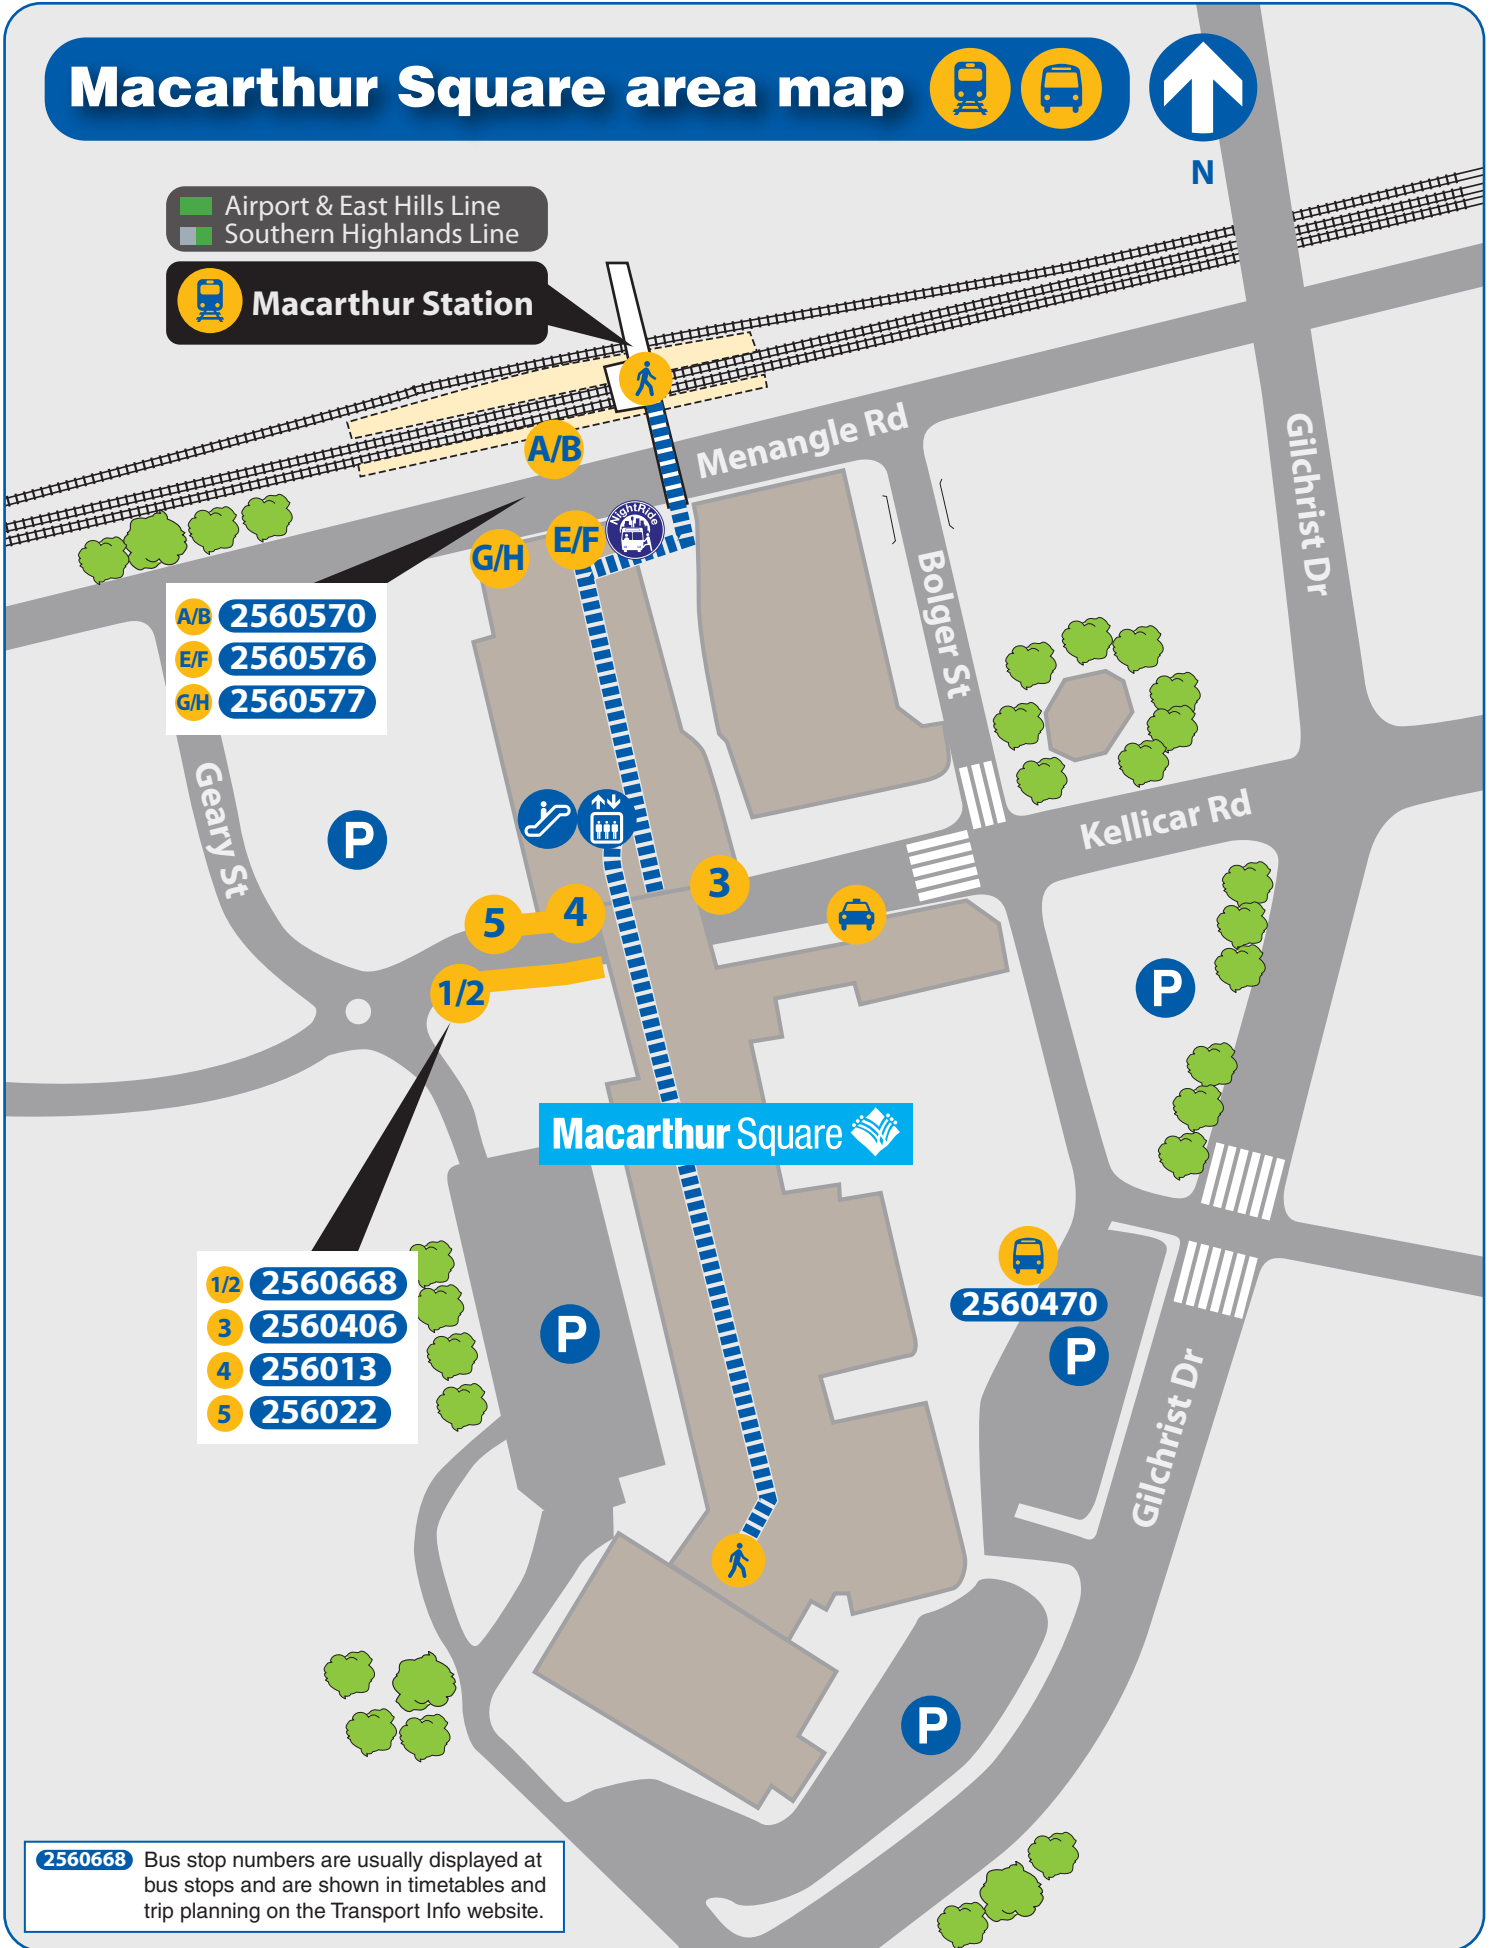

Macarthur Square bus network map

Legend

- Busways routes
- - - Limited service
- Interline routes
- Free Campbelltown Shuttle
- - - - - Rail line
- Railway station
- Bus route/suburb
- Bus/Rail interchange

Diagrammatic Map - Not to Scale

Macarthur Square area map

- Airport & East Hills Line
- Southern Highlands Line

Macarthur Station

A/B 2560570
E/F 2560576
G/H 2560577

1/2 2560668
3 2560406
4 256013
5 256022

Bus services at Macarthur Square

Bus departure information

Please use this listing to find your bus number, route destination and bus stand.
Refer to the Interchange Map to find the bus stand location.

Bus Stand & Number	Route Number	Bus Route Destination
Gilchrist Dr 2560470	870	Liverpool via Minto, Ingleburn and Harrow Rd
	871	Liverpool via Minto, Ingleburn and Leacocks La
	872	Liverpool via Minto, Ingleburn & Macquarie Fields
1/2 2560668	879/880/	Campbelltown Station
	886/887/	
	888/890/	
	891/892/	
	895/896	
	777	Free Campbelltown Shuttle - CBD Loop
3 2560406	879	Blair Athol, Woodbine and Leumeah
	880	Claymore, Kearns and Minto
4 256013	886	Glen Alpine
	887	Appin and Wollongong via Bulli Pass
	887X	Appin and Wollongong via Mt Ousley
	888	Ambarvale, Rosemeadow and St Helens Park South
5 256022	890	Narellan Vale and Narellan then Harrington Park or Camden
	891	Currans Hill and Mt Annan South
	892	Narellan Vale and Mt Annan
	895	Narellan, Camden and Camden South
	896	Gregory Hills and Oran Park
A/B 2560570	879/880/	Campbelltown Station
	886/887/	
	888/889/	
	890/891/	
	892/895/	
	896	
	777	Free Campbelltown Shuttle - CBD Loop
E/F 2560576	890	Narellan Vale and Narellan then Harrington Park or Camden
	891	Currans Hill and Mt Annan South
	892	Narellan Vale and Mt Annan
	895	Narellan, Camden and Camden South
	896	Gregory Hills and Oran Park
	N30	City via Liverpool
G/H 2560577	879	Blair Athol, Woodbine and Leumeah
	880	Claymore, Kearns and Minto
	886	Glen Alpine
	887	Appin and Wollongong
	888	Ambarvale, Rosemeadow and St Helens Park South
	889	Menangle