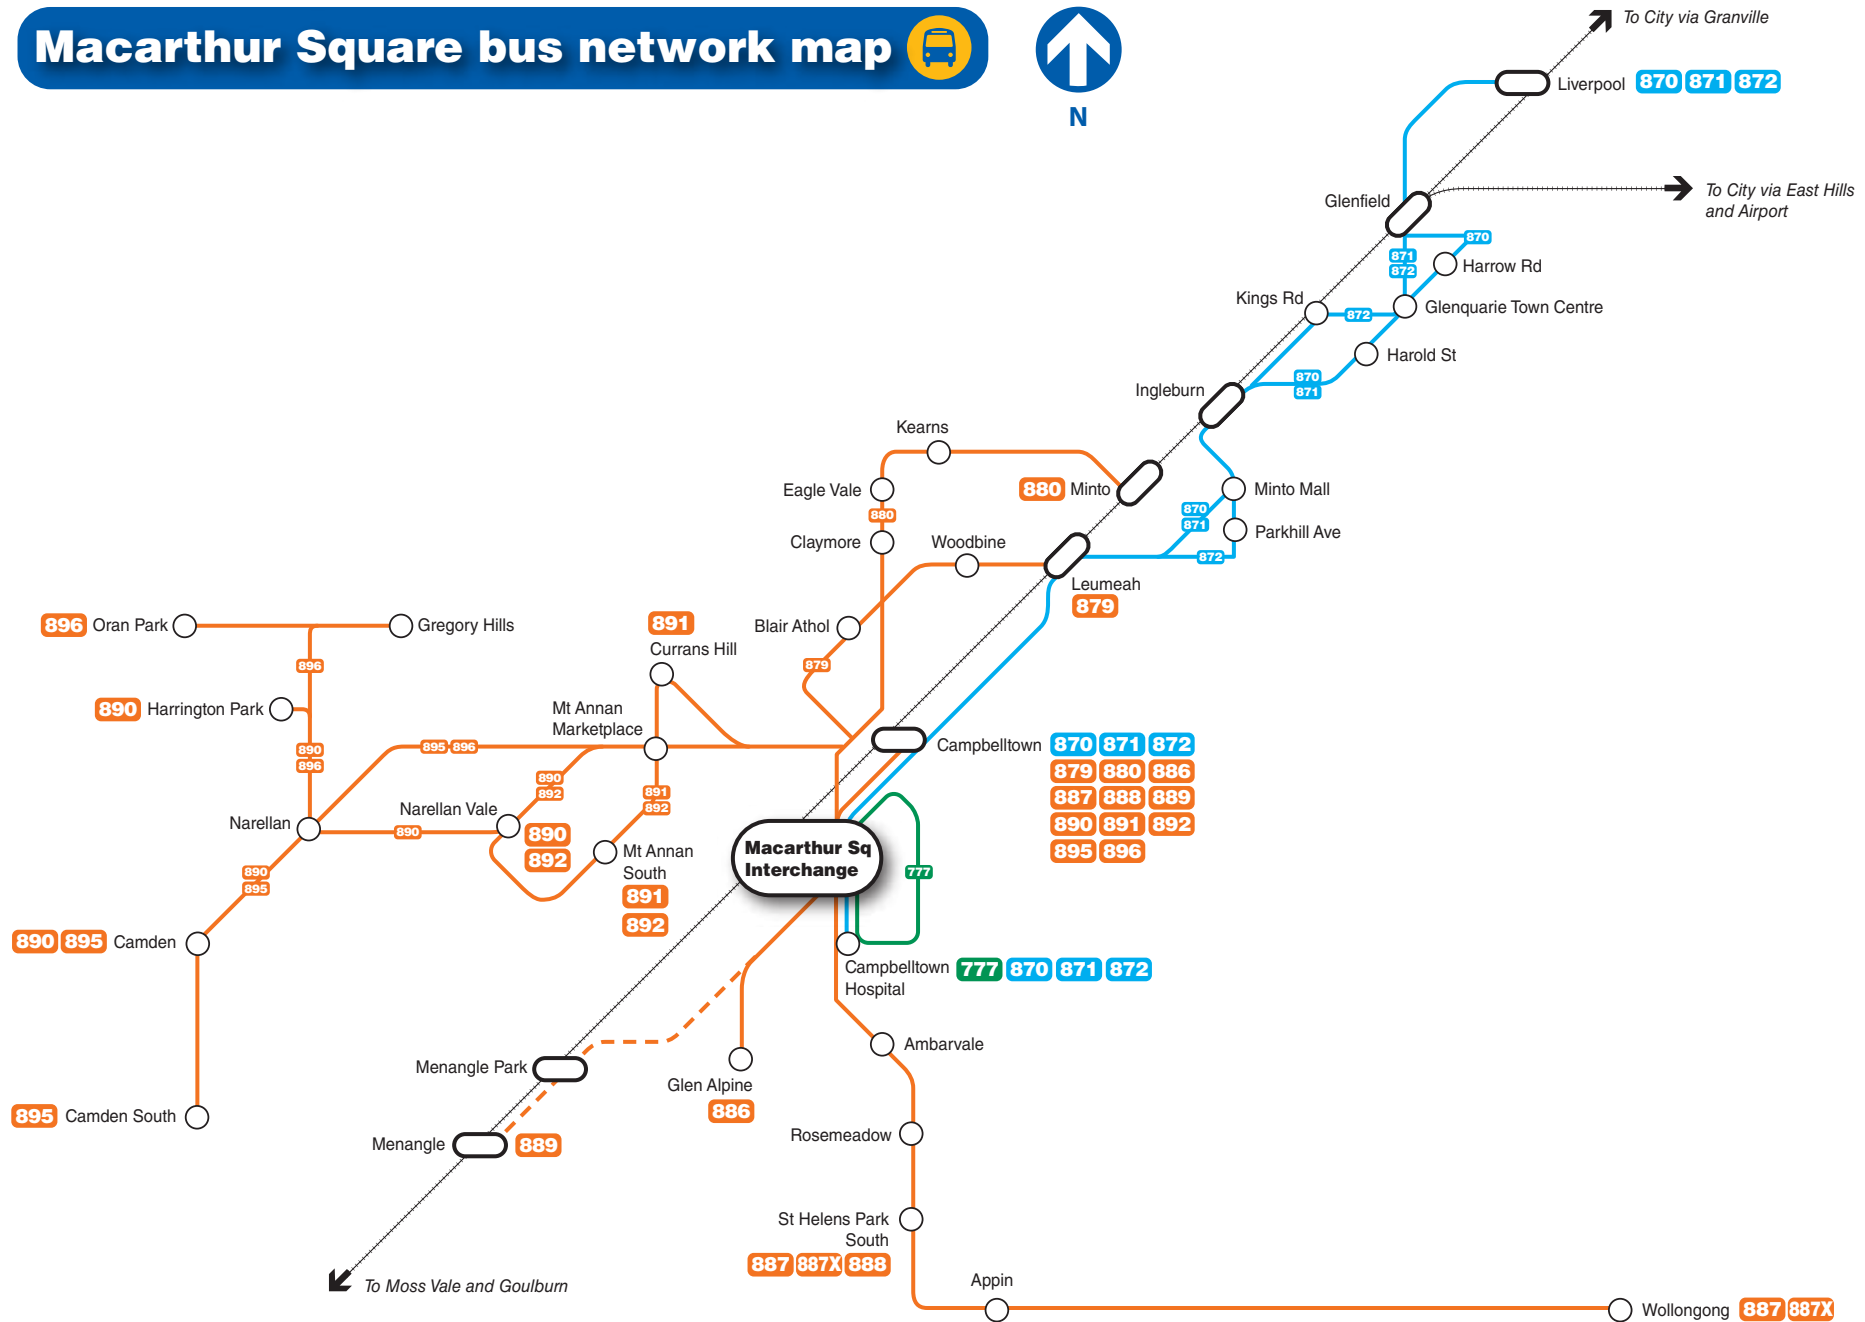

Macarthur Square bus network map

Legend

- Busways routes
- - - Limited service
- Interline routes
- Free Campbelltown Shuttle
- - - - - Rail line
- Railway station
- Bus route/suburb
- Bus/Rail interchange

Diagrammatic Map - Not to Scale

Macarthur Square area map

- Airport & East Hills Line
- Southern Highlands Line

Macarthur Station

A/B 2560570
E/F 2560576
G/H 2560577

1/2 2560668
3 2560406
4 256013
5 256022

Bus services at Macarthur Square

Bus departure information

Please use this listing to find your bus number, route destination and bus stand.
Refer to the Interchange Map to find the bus stand location.

Bus Stand & Number	Route Number	Bus Route Destination
Gilchrist Dr 2560470	870	Liverpool via Minto, Ingleburn and Harrow Rd
	871	Liverpool via Minto, Ingleburn and Leacocks La
	872	Liverpool via Minto, Ingleburn & Macquarie Fields
1/2 2560668	879/880/	Campbelltown Station
	886/887/	
	888/890/	
	891/892/	
	895/896	
	777	Free Campbelltown Shuttle - CBD Loop
3 2560406	879	Blair Athol, Woodbine and Leumeah
	880	Claymore, Kearns and Minto
4 256013	886	Glen Alpine
	887	Appin and Wollongong via Bulli Pass
	887X	Appin and Wollongong via Mt Ousley
	888	Ambarvale, Rosemeadow and St Helens Park South
5 256022	890	Narellan Vale and Narellan then Harrington Park or Camden
	891	Currans Hill and Mt Annan South
	892	Narellan Vale and Mt Annan
	895	Narellan, Camden and Camden South
	896	Gregory Hills and Oran Park
A/B 2560570	879/880/	Campbelltown Station
	886/887/	
	888/889/	
	890/891/	
	892/895/	
	896	
	777	Free Campbelltown Shuttle - CBD Loop
E/F 2560576	890	Narellan Vale and Narellan then Harrington Park or Camden
	891	Currans Hill and Mt Annan South
	892	Narellan Vale and Mt Annan
	895	Narellan, Camden and Camden South
	896	Gregory Hills and Oran Park
	N30	City via Liverpool
G/H 2560577	879	Blair Athol, Woodbine and Leumeah
	880	Claymore, Kearns and Minto
	886	Glen Alpine
	887	Appin and Wollongong
	888	Ambarvale, Rosemeadow and St Helens Park South
	889	Menangle