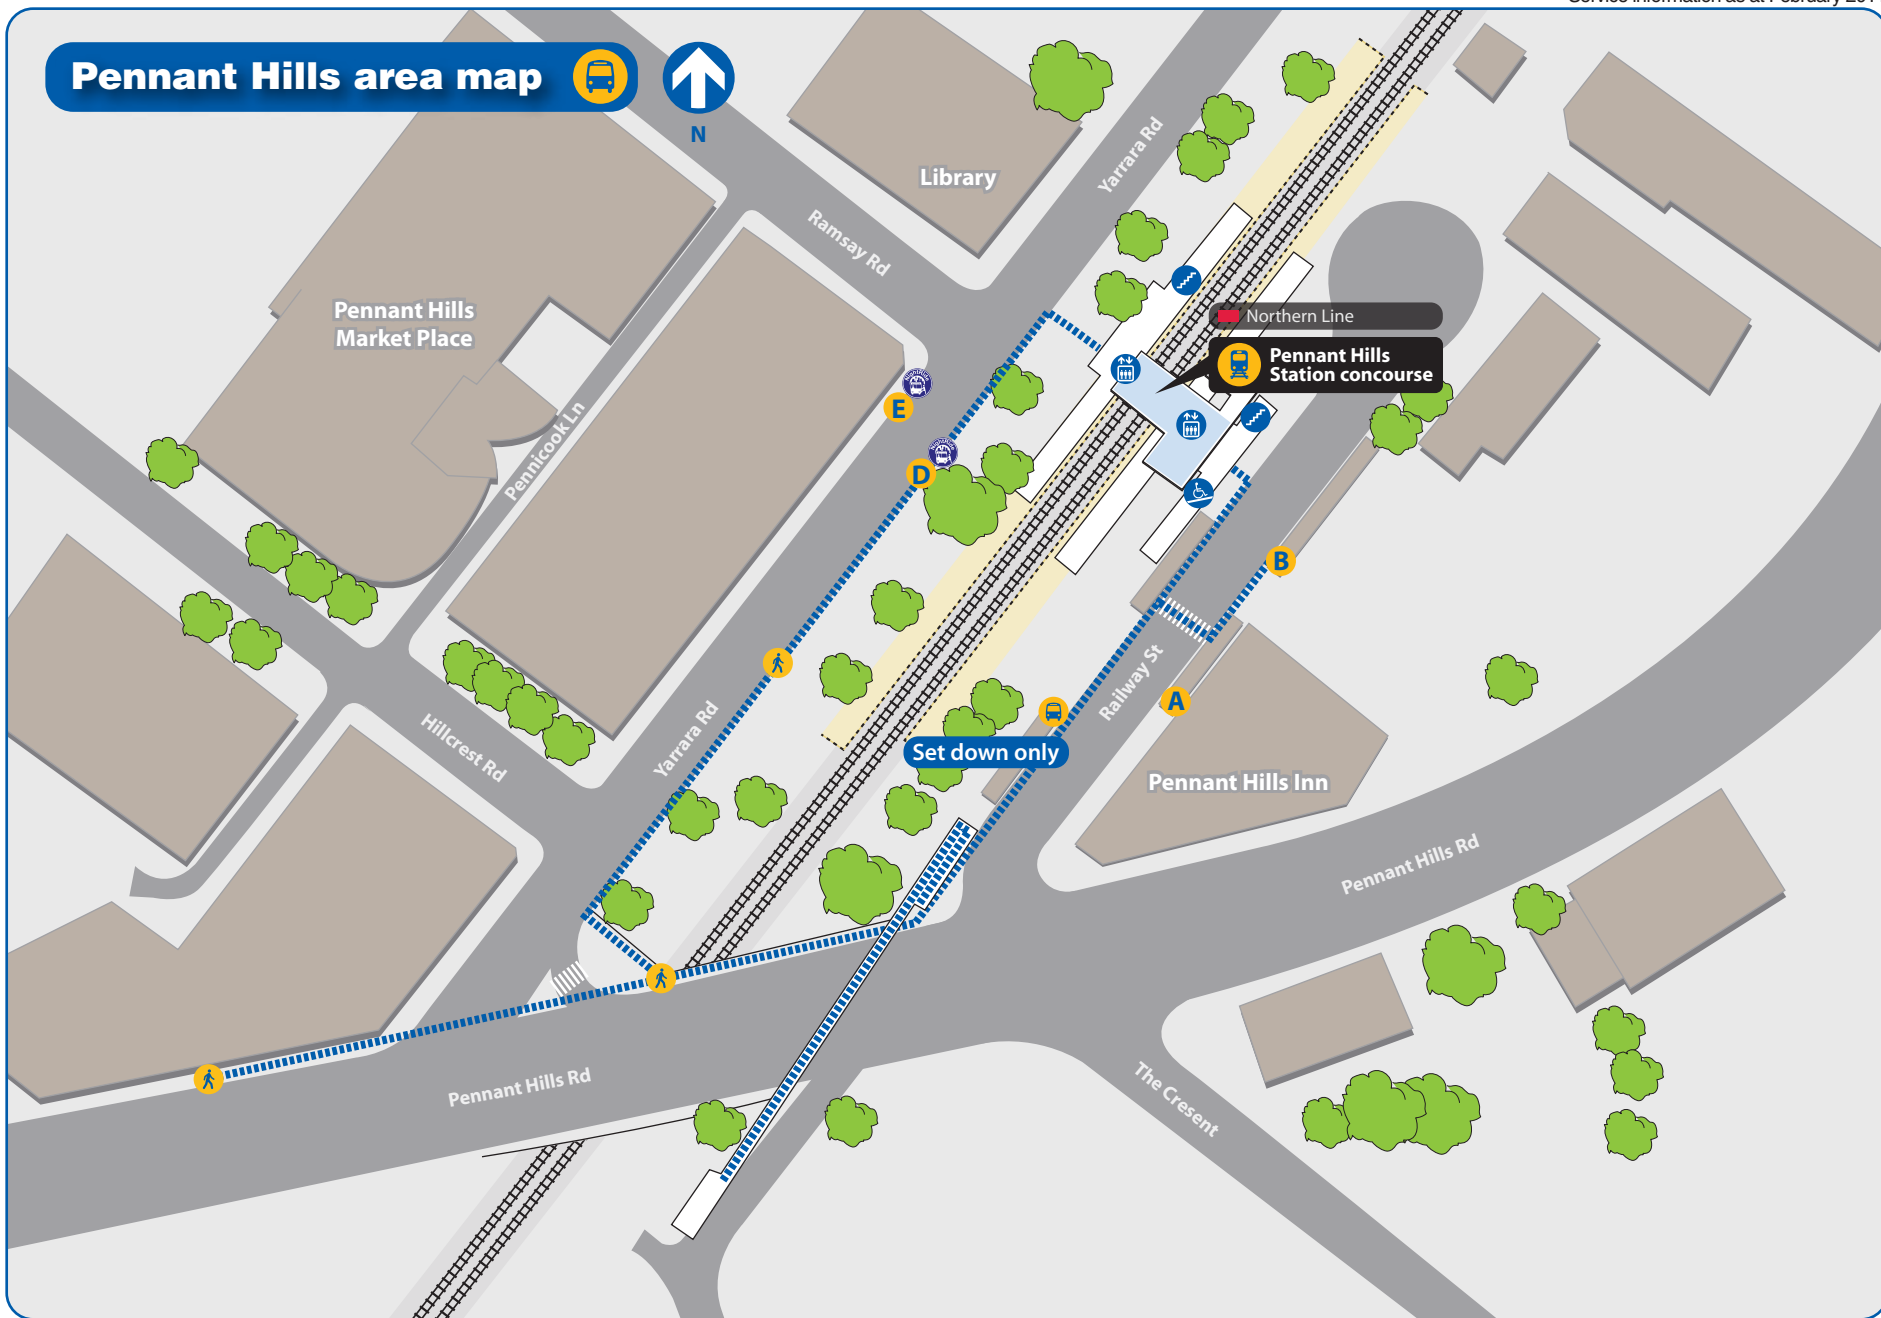

Pennant Hills area map

N

Legend

- Bus Stop
- Walking route
- Lift
- Bus stand
- Ramp gradient
- Stairs
- NightRide

Bus services at Pennant Hills

Bus departure information

Please use this listing to find your bus number, route destination and bus stand.
Refer to the Interchange Map to find the bus stand location.

Bus Stand	Route Number	Bus Route Destination	Weekday frequency			Weekend frequency	
			AM Peak	Off Peak	PM Peak	Saturday	Sunday
D	586	Westleigh via Quarter Sessions Rd	30	-	30-40	-	-
A	m60	Metrobus to Parramatta via Cherrybrook & Castle Hill	10	15	10	20	20
B	m60	Metrobus to Hornsby via Thornleigh & Normanhurst	10	15	10	20	20
A	625	Parramatta via Carlingford & North Parramatta	30	60	30	60	120
A	626	Dural (James Henty Dr) via Cherrybrook	30	60	30	-	-
B	632	Castle Hill & Castlewood via Anglican Retirement Villages	15-30	60	15-30	60	60
B	632	Hornsby via Thornleigh & Normanhurst	2 trips	60	60	-	-
B	633	Castle Hill via West Pennant Hills	30	60	30	60	-
B	637	Glenorie via Dural & Galston	Limited	Limited	-	-	-
B	638	Berrilee via Dural, Galston & Arcadia	Limited	Limited	-	-	-
B	639	Kenthurst via Dural & Round Corner	1 trip	-	-	-	-
D	N80	City - Town Hall via Epping & Strathfield	-	-	5 trips	-	-
E	N80	Hornsby via Thornleigh & Normanhurst	-	-	5 trips	-	-

Bus Operator Legend

- Hillsbus
- TransdevTSL Shorelink Buses
- NightRide