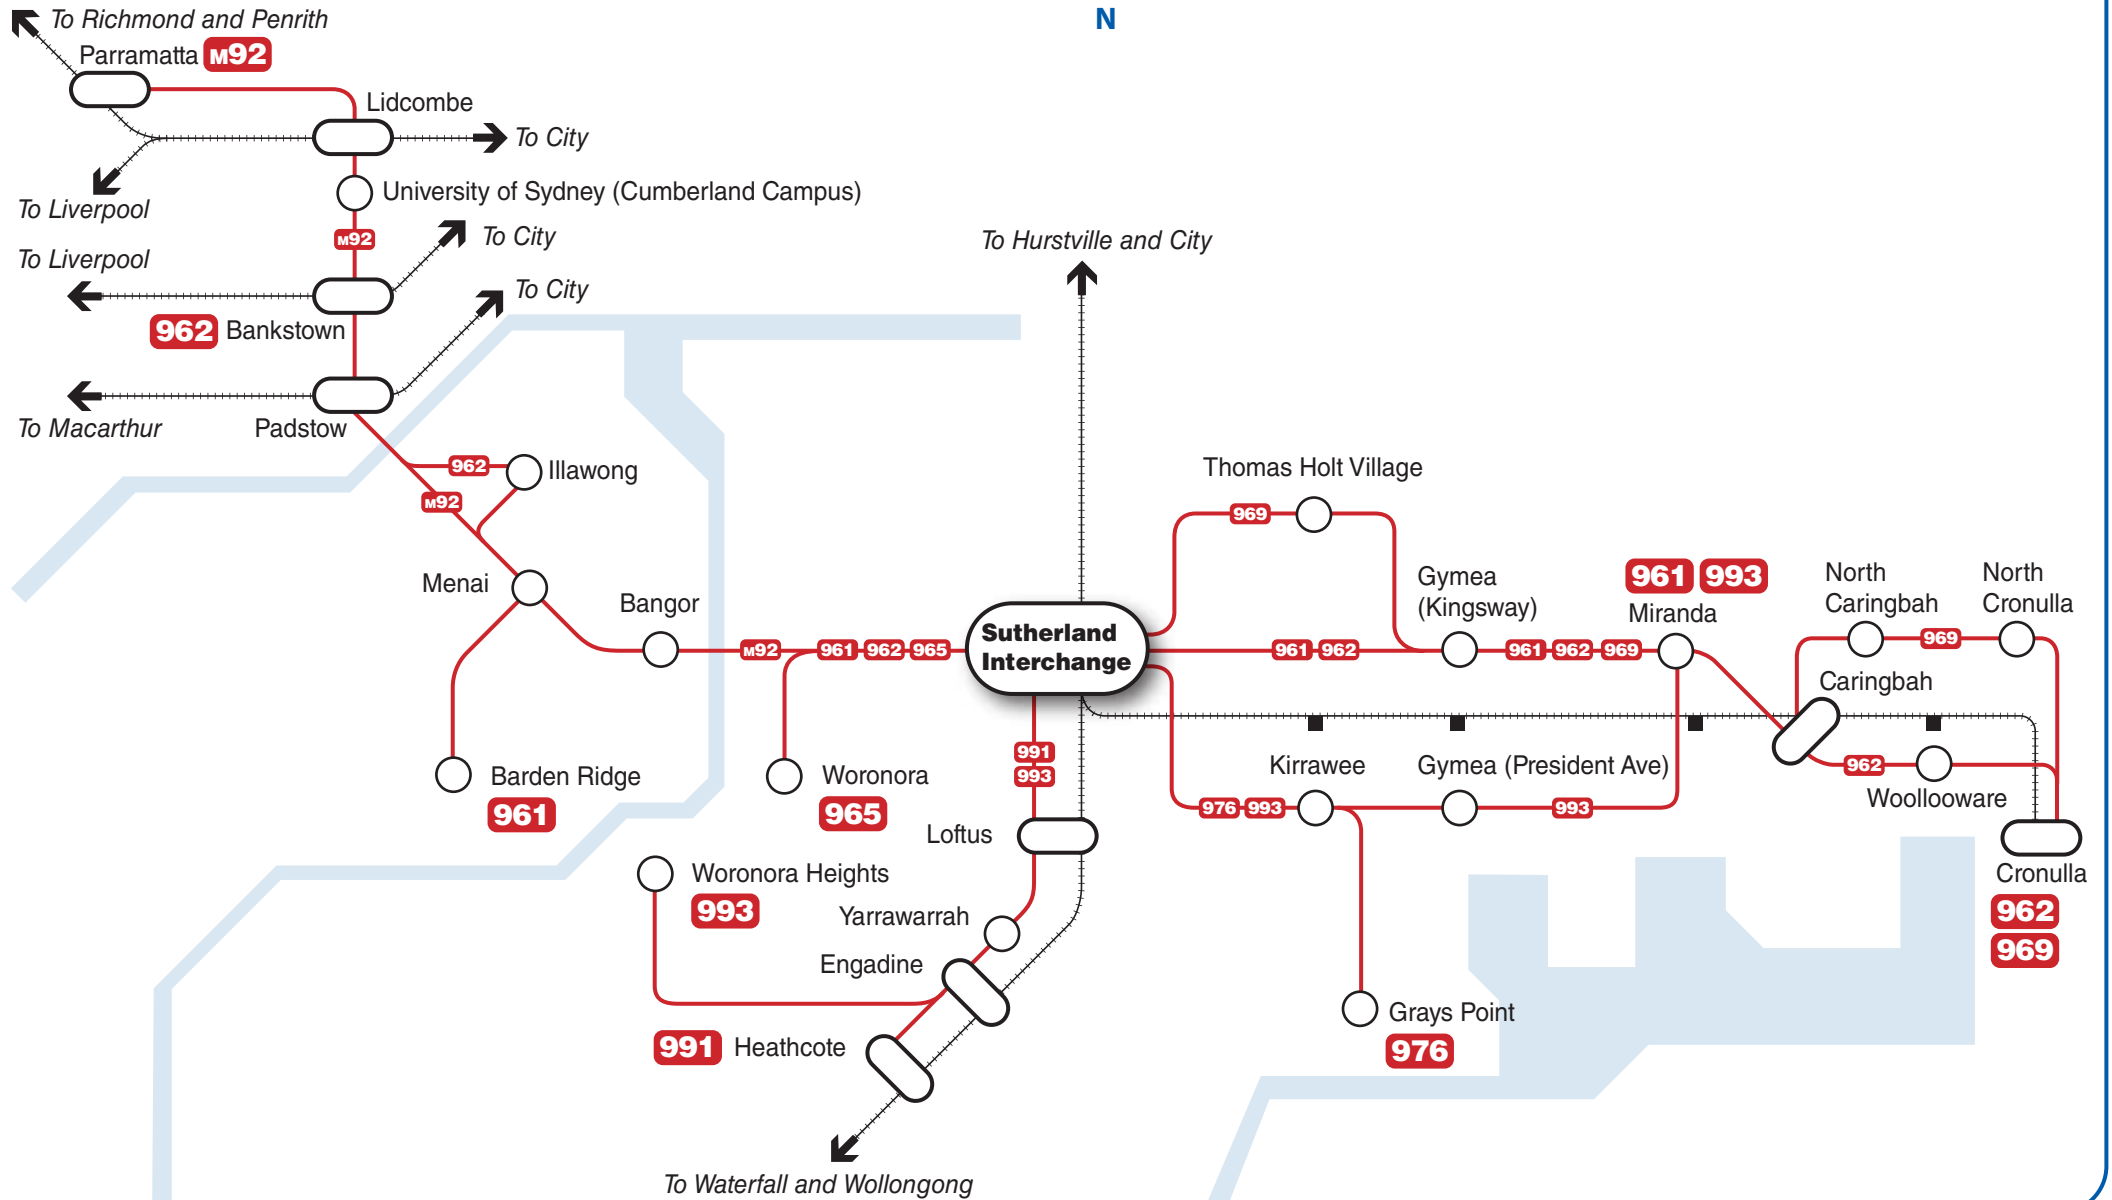

## Legend

- Veolia Transport routes
- - - - Rail line
- Bus route/suburb
- Diagrammatic Map - Not to Scale
- Railway station
- ◻ Bus/Rail interchange

# Sutherland area map

N

Eastern Suburbs & Illawarra Line  
South Coast Line

Sutherland Station concourse

Sutherland bus interchange

**223231** Bus stop numbers are usually displayed at bus stops and are shown in timetables and trip planning on the Transport Info website.

## Bus departure information

Please use this listing to find your bus number, route destination and bus stand.  
Refer to the Interchange Map to find the bus stand location.

Bus Stand & Number	Route Number	Bus Route Destination
<b>1</b> <b>2232261</b>	<b>m92</b>	Metrobus to Parramatta via Menai, Padstow, Bankstown, Lidcombe and Rosehill
<b>2</b> <b>2232204</b>	<b>961</b>	Barden Ridge via Menai
	<b>965</b>	Woronora (Prince Edward Park Rd)
<b>3</b> <b>2232203</b>	<b>962</b>	Bankstown via Menai and Illawong
<b>4</b> <b>223231</b>	<b>991</b>	Heathcote via Yarrowarrh and Engadine
<b>5</b> <b>2232202</b>	<b>961</b>	Miranda via Kingsway
	<b>962</b>	Miranda and Cronulla via Kingsway
<b>7</b> <b>2232239</b>	<b>993</b>	Woronora Heights via Yarrowarrh and Engadine
<b>8</b> <b>2232254</b>	<b>993</b>	Miranda via President Ave
<b>9</b> <b>2232126</b>	<b>969</b>	Cronulla via Thomas Holt Village, Miranda and North Caringbah
	<b>976</b>	Grays Point via Kirrawee
	<b>N10</b>	City via Hurstville

### Bus Operator Legend

	Veolia Transport
	NightRide

**223231** Bus stop numbers are usually displayed at bus stops and are shown in timetables and trip planning on the Transport Info website.