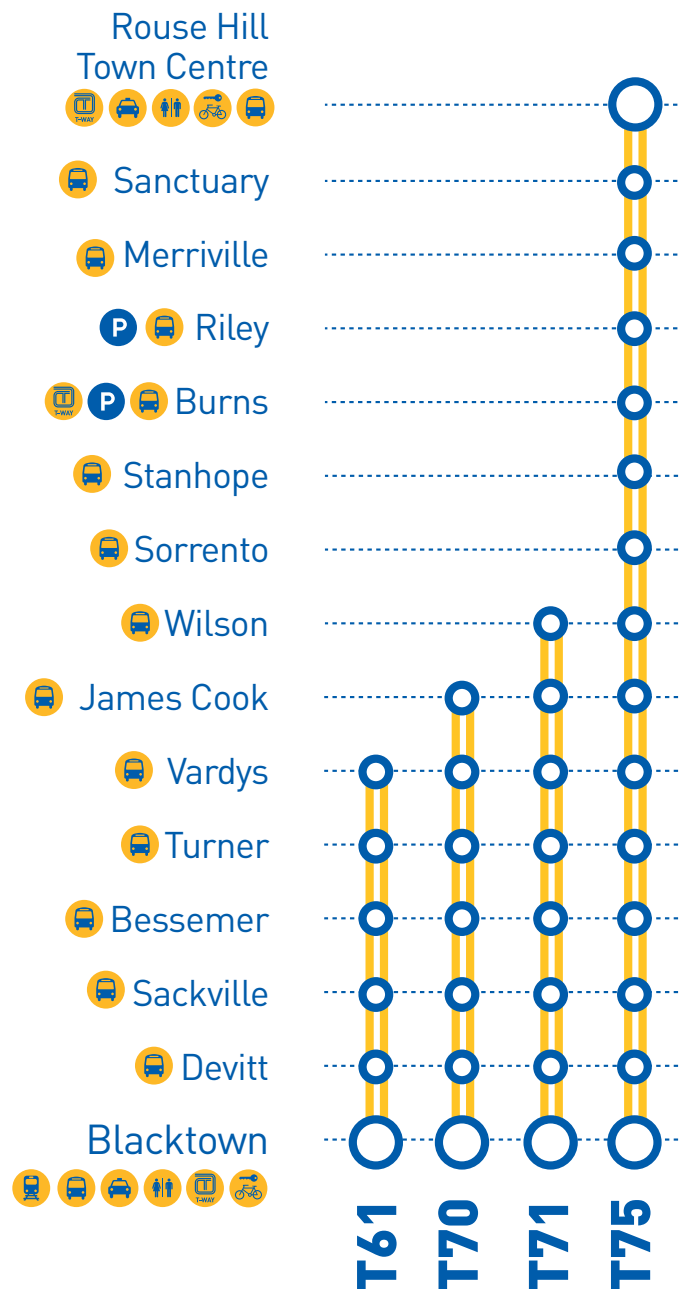

Rouse Hill to Blacktown (Sunnyholt Rd) T-way

As at 11 May 2009

Only shows main T-way services, check timetables for additional bus routes operating along the T-way

Legend

- T-way routes
- T-way interchange
- Connecting bus
- Connecting T-way bus
- Train Interchange
- Taxi stand
- Bicycle lockers
- Toilets
- Commuter car park

T-way Stopping Guide

Frequency Guide

Approximate frequencies between Vardys T-way and Blacktown. Check timetables for details.

Monday to Friday:

- Peak every 7-8 mins

- Off Peak every 8-10 mins

Saturday: every 10 mins

Sunday & Public Holidays: every 15-20 mins

fast,
frequent,
direct