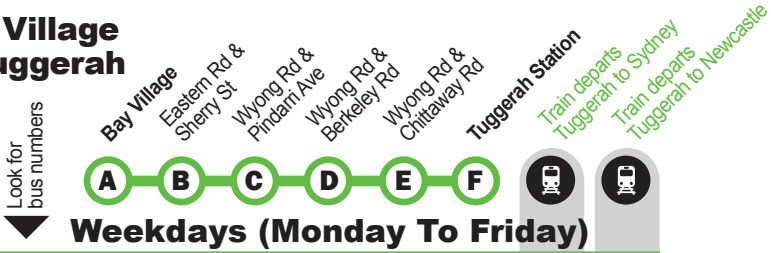

15 Bay Village to Tuggerah via Eastern Rd & Wyong Rd

Bay Village to Tuggerah

Weekdays (Monday To Friday)

	15	5:17	5:22	5:27	5:29	5:31	5:37	5:42
AM	15	6:17	6:22	6:27	6:29	6:31	6:37	6:42	6:52
	15	7:09	7:14	7:19	7:21	7:23	7:29	7:34	7:34
PM	15	4:28	4:32	4:38	4:40	4:42	4:49	4:59
	15	5:20	5:24	5:30	5:32	5:34	5:41	5:46

Route 15 does not operate Sunday & Public Holidays.

Tuggerah to Bay Village

Weekdays (Monday To Friday)

	15	5:36	5:11	5:40	5:44	5:46	5:48	5:54	5:54
AM	15	6:33	6:15	6:40	6:44	6:46	6:48	6:54	6:54
	14/15	2:50	2:55	2:35	3:00	3:05	3:13	3:15	3:22	3:22
PM	15	3:55	3:41	4:00	4:06	4:10	4:12	4:19	4:19
	15	4:49	4:36	4:54	5:00	5:02	5:04	5:12	5:12
	15	6:09	6:06	6:14	6:18	6:21	6:23	6:27	6:27
	14/15	7:09	6:51	7:16	7:20	7:28	7:30	7:34	7:34