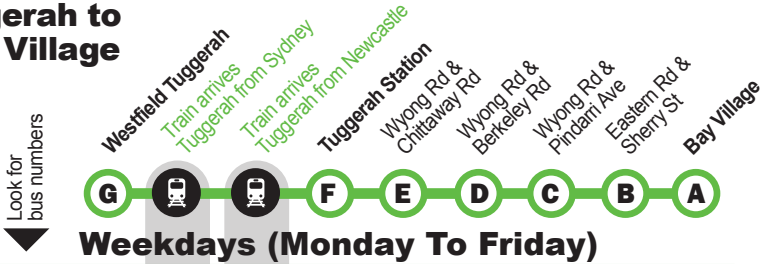

15 Bay Village to Tuggerah via Eastern Rd & Wyong Rd

Bay Village to Tuggerah

Weekdays (Monday To Friday)

	15	5:17	5:22	5:27	5:29	5:31	5:37	5:42
AM	15	6:17	6:22	6:27	6:29	6:31	6:37	6:42	6:52
	15	7:09	7:14	7:19	7:21	7:23	7:29	7:34	7:34
PM	15	4:28	4:32	4:38	4:40	4:42	4:49	4:59
	15	5:20	5:24	5:30	5:32	5:34	5:41	5:46

Route 15 does not operate Sunday & Public Holidays.

Tuggerah to Bay Village

Weekdays (Monday To Friday)

	15	5:36	5:11	5:40	5:44	5:46	5:48	5:54	5:54
AM	15	6:33	6:15	6:40	6:44	6:46	6:48	6:54	6:54
	14/15	2:50	2:55	2:35	3:00	3:05	3:13	3:15	3:22	3:22
PM	15	3:55	3:41	4:00	4:06	4:10	4:12	4:19	4:19
	15	4:49	4:36	4:54	5:00	5:02	5:04	5:12	5:12
	15	6:09	6:06	6:14	6:18	6:21	6:23	6:27	6:27
	14/15	7:09	6:51	7:16	7:20	7:28	7:30	7:34	7:34