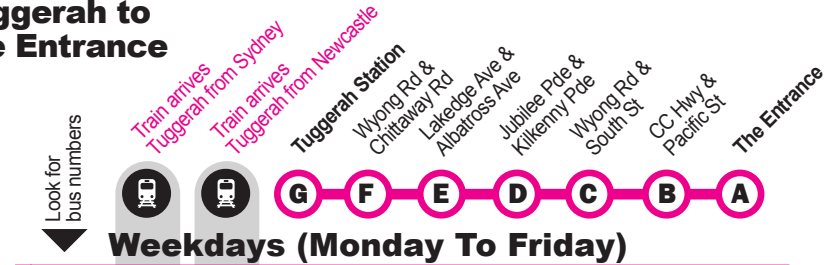

The Entrance to Tuggerah

Weekdays (Monday To Friday)

	A	B	C	D	E	F	G	Tuggerah Station		
AM	16	4:38	4:41	4:46	4:52	4:56	4:59	5:05	5:11	5:36
	16	5:35	5:39	5:43	5:49	5:53	5:56	6:02	6:07	6:10
PM	16	6:49	6:54	6:59	7:05	7:08	7:13	7:19	7:24	7:34
	16	4:00	4:06	4:12	4:18	4:21	4:24	4:30	4:35	4:33
	16	5:50	5:55	6:01	6:07	6:11	6:14	6:20	6:28	6:28

Route 16 does not operate Sunday & Public Holidays.

Tuggerah to The Entrance

Weekdays (Monday To Friday)

	G	F	E	D	C	B	A			
AM	16	6:10	5:42	6:13	6:17	6:20	6:22	6:31	6:36	6:40
	16	2:55	3:00	3:05	3:08	3:13	3:22	3:27	3:33
PM	16	4:49	4:35	4:54	5:00	5:03	5:07	5:16	5:21	5:27
	16	6:28	6:06	6:33	6:37	6:42	6:47	6:54	6:59	7:05