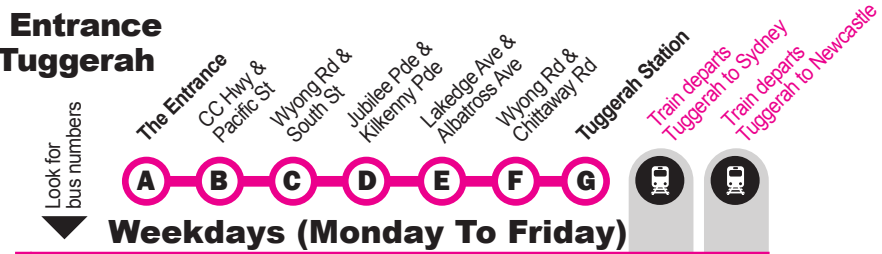

The Entrance to Tuggerah

Weekdays (Monday To Friday)

	A	B	C	D	E	F	G	Tuggerah Station		
AM	16	4:38	4:41	4:46	4:52	4:56	4:59	5:05	5:11	5:36
	16	5:35	5:39	5:43	5:49	5:53	5:56	6:02	6:07	6:10
PM	16	6:49	6:54	6:59	7:05	7:08	7:13	7:19	7:24	7:34
	16	4:00	4:06	4:12	4:18	4:21	4:24	4:30	4:35	4:33
	16	5:50	5:55	6:01	6:07	6:11	6:14	6:20	6:28	6:28

Route 16 does not operate Sunday & Public Holidays.

Tuggerah to The Entrance

Weekdays (Monday To Friday)

	G	F	E	D	C	B	A			
AM	16	6:10	5:42	6:13	6:17	6:20	6:22	6:31	6:36	6:40
	16	2:55	3:00	3:05	3:08	3:13	3:22	3:27	3:33
PM	16	4:49	4:35	4:54	5:00	5:03	5:07	5:16	5:21	5:27
	16	6:28	6:06	6:33	6:37	6:42	6:47	6:54	6:59	7:05