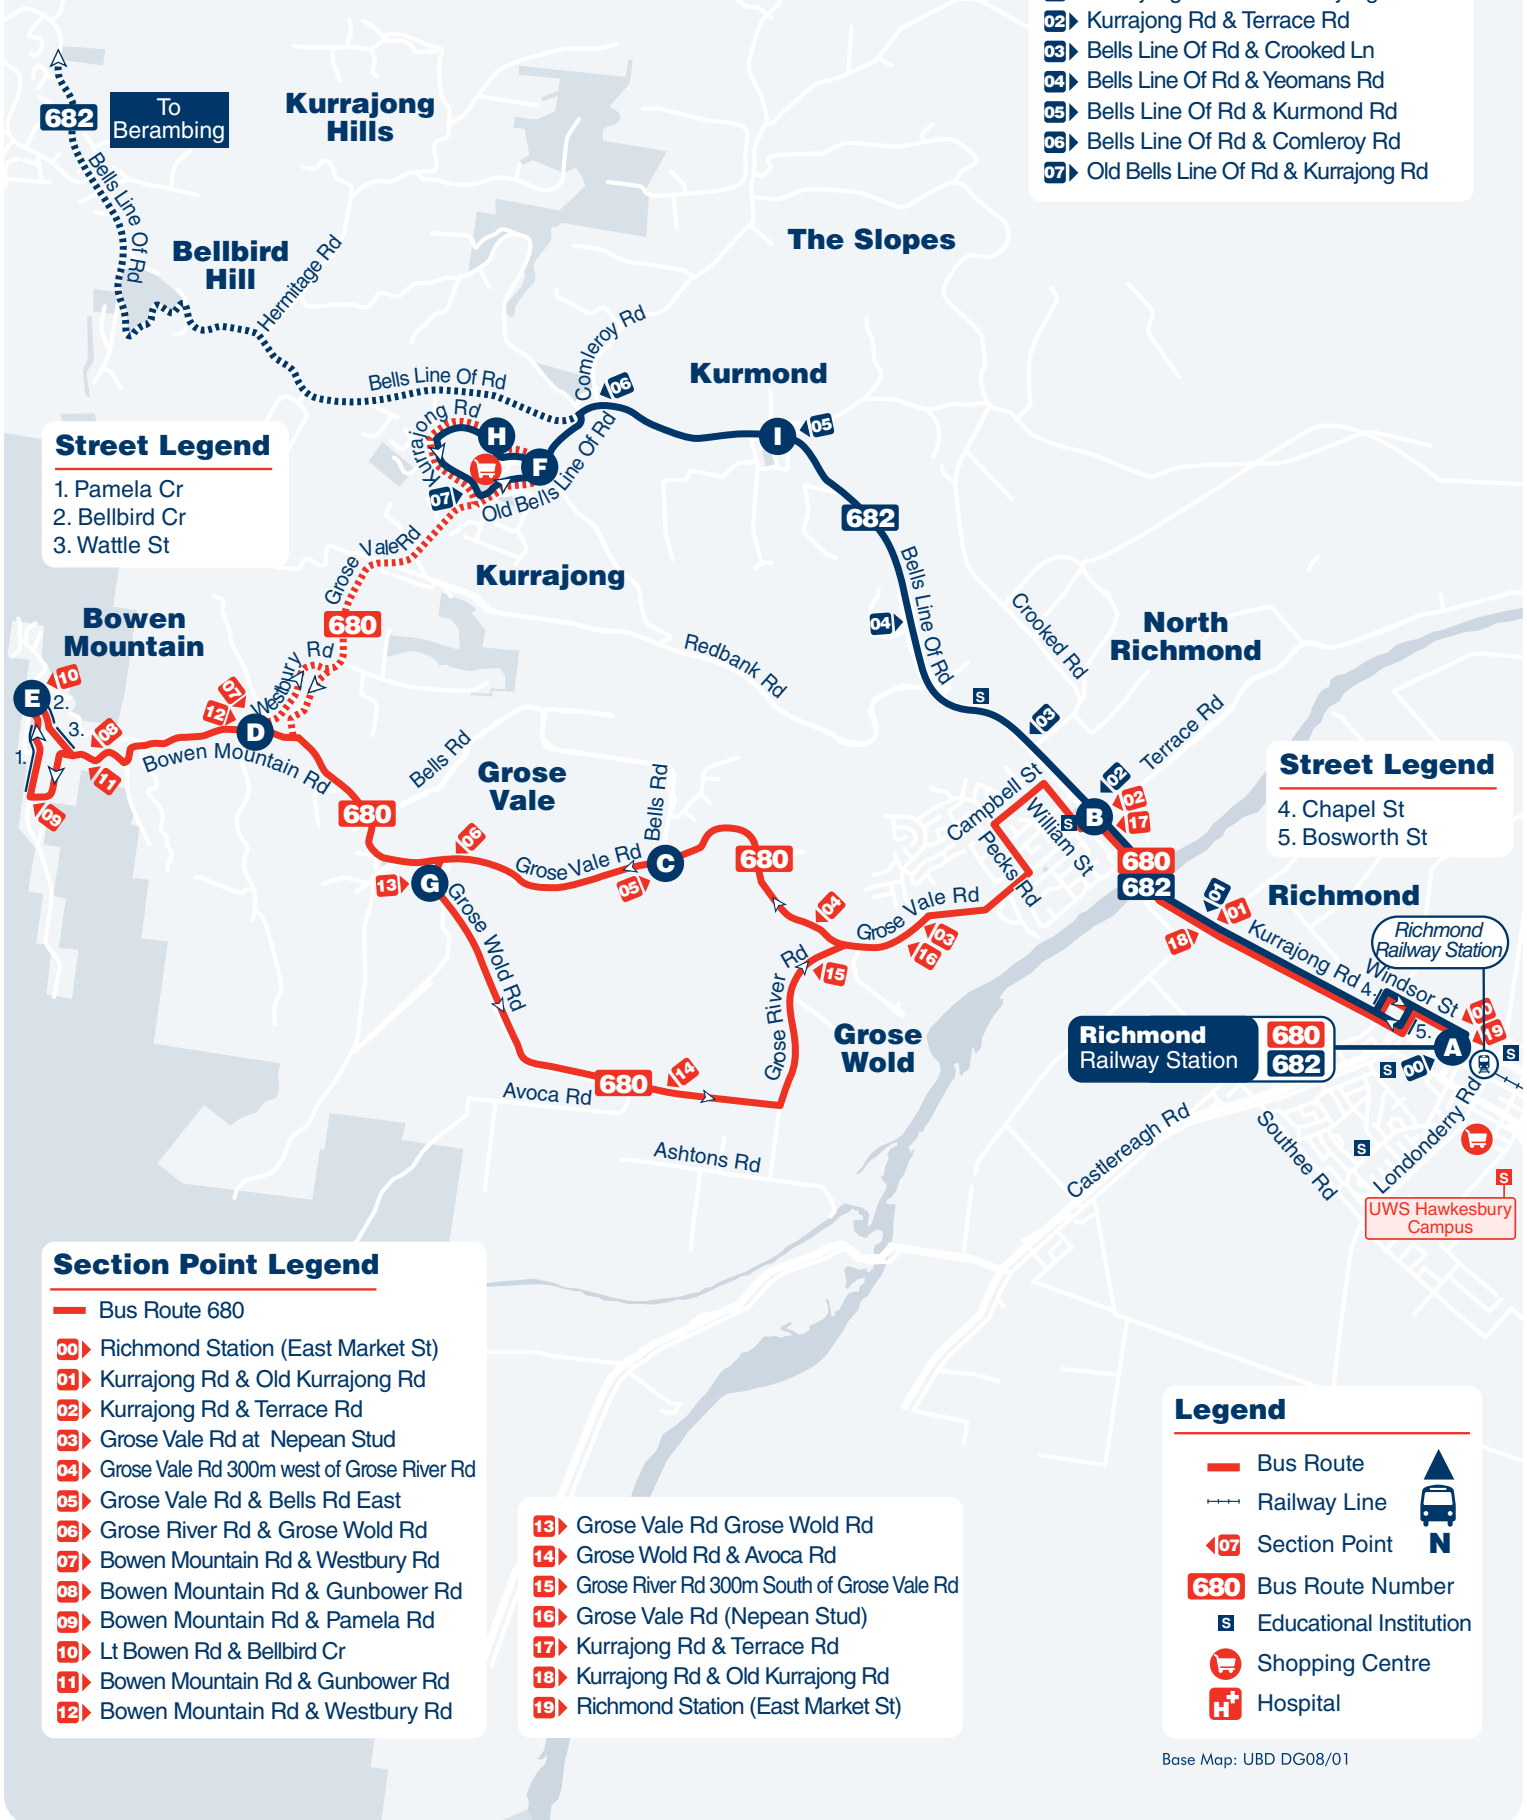

Section Point Legend

- Bus Route 682
- 00 Richmond Station (East Market St)
- 01 Kurrajong Rd & Old Kurrajong Rd
- 02 Kurrajong Rd & Terrace Rd
- 03 Bells Line Of Rd & Crooked Ln
- 04 Bells Line Of Rd & Yeomans Rd
- 05 Bells Line Of Rd & Kurmond Rd
- 06 Bells Line Of Rd & Comleroy Rd
- 07 Old Bells Line Of Rd & Kurrajong Rd

Street Legend

1. Pamela Cr
2. Bellbird Cr
3. Wattle St

Street Legend

4. Chapel St
5. Bosworth St

Section Point Legend

- Bus Route 680
- 00 Richmond Station (East Market St)
- 01 Kurrajong Rd & Old Kurrajong Rd
- 02 Kurrajong Rd & Terrace Rd
- 03 Grose Vale Rd at Nepean Stud
- 04 Grose Vale Rd 300m west of Grose River Rd
- 05 Grose Vale Rd & Bells Rd East
- 06 Grose River Rd & Grose Wold Rd
- 07 Bowen Mountain Rd & Westbury Rd
- 08 Bowen Mountain Rd & Gunbower Rd
- 09 Bowen Mountain Rd & Pamela Rd
- 10 Lt Bowen Rd & Bellbird Cr
- 11 Bowen Mountain Rd & Gunbower Rd
- 12 Bowen Mountain Rd & Westbury Rd
- 13 Grose Vale Rd Grose Wold Rd
- 14 Grose Wold Rd & Avoca Rd
- 15 Grose River Rd 300m South of Grose Vale Rd
- 16 Grose Vale Rd (Nepean Stud)
- 17 Kurrajong Rd & Terrace Rd
- 18 Kurrajong Rd & Old Kurrajong Rd
- 19 Richmond Station (East Market St)

Legend

- Bus Route
- --- Railway Line
- 07 Section Point
- 680 Bus Route Number
- S Educational Institution
- Shopping Centre
- H+ Hospital