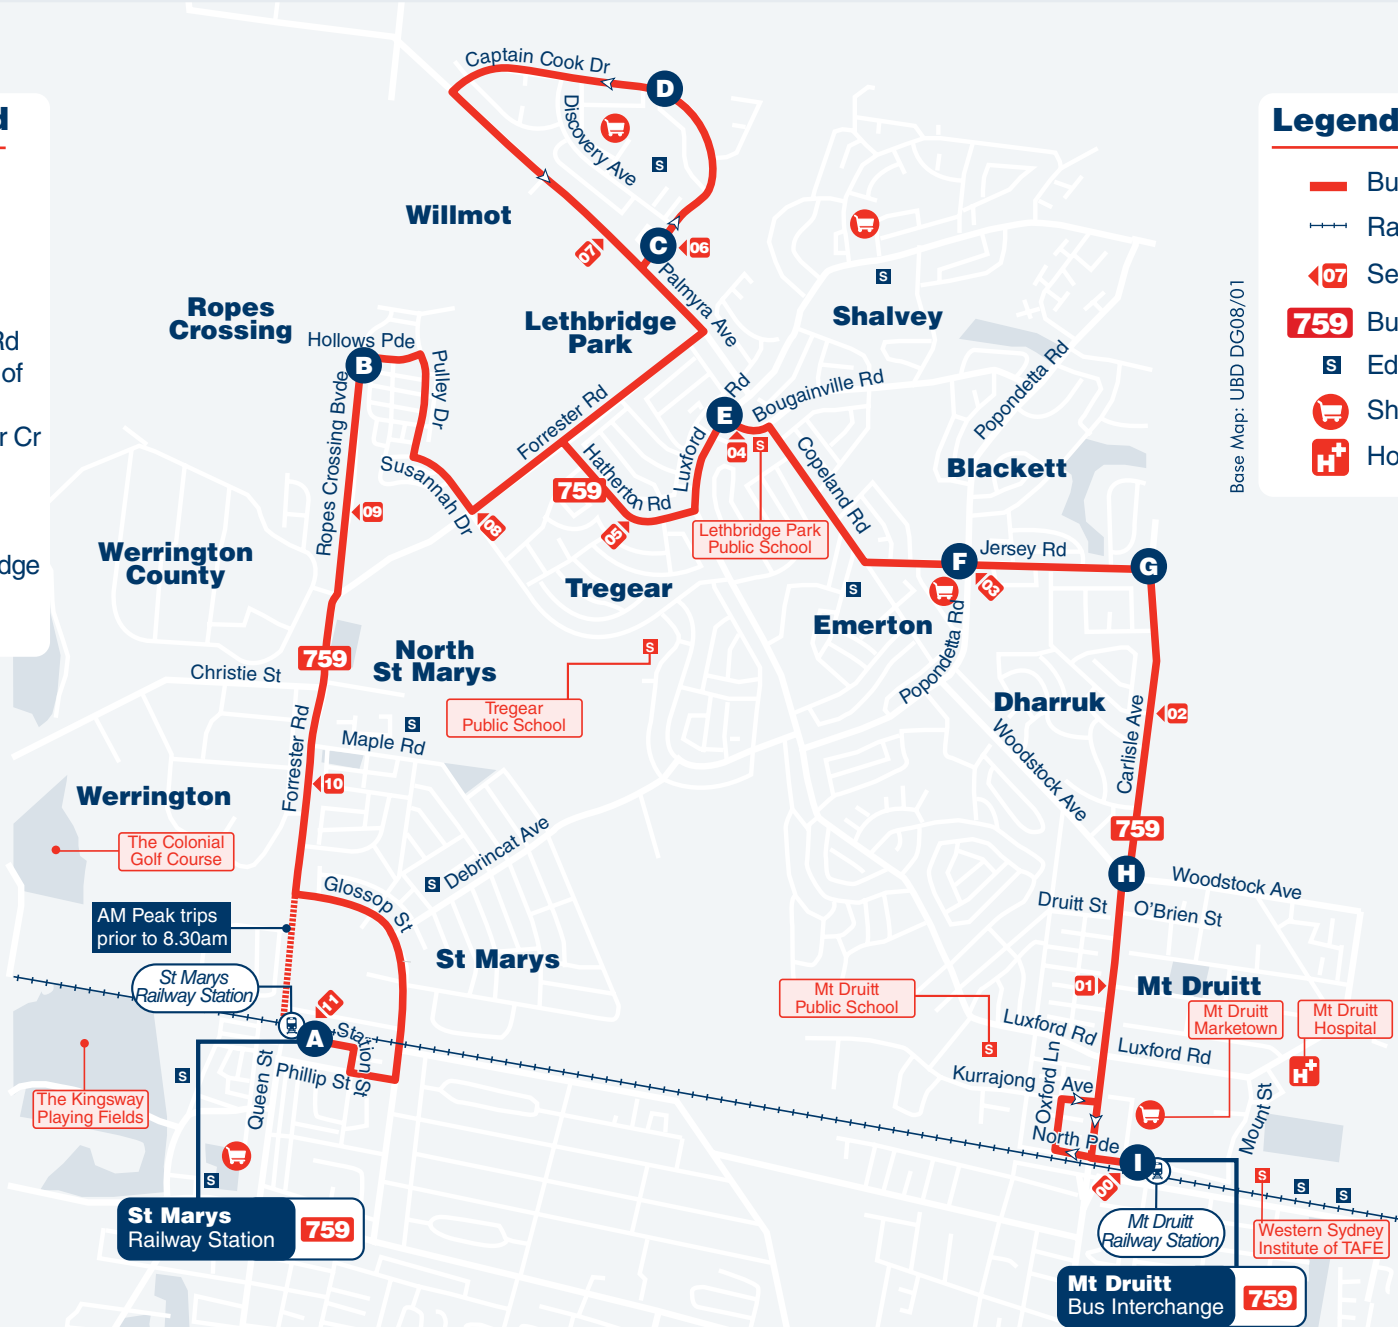

**Section Point Legend**

- Bus Route 759
- 00 Mt Druitt Station
- 01 Carlisle Ave & Methven St
- 02 Carlisle Ave & Stuart St
- 03 Jersey St & Popendetta Rd
- 04 Bougainville Rd & Luxford Rd
- 05 Hatherton Rd & 300m East of Rymill Rd
- 06 Captain Cook Dr & Mercator Cr
- 07 Palmyra Ave 250m West of Captain Cook Dr (East)
- 08 Susanah Dr & Forrester Rd
- 09 Ropes Crossing Blvd @ Bridge
- 10 Forrester Rd & Griffiths St
- 11 St Marys Station

**Legend**

- Bus Route
- +— Railway Line
- ◀07 Section Point
- 759** Bus Route Number
- S Educational Institution
- 🛒 Shopping Centre
- H+ Hospital

Base Map: UBD DG08/01

**St Marys**  
Railway Station **759**

## Explanations

 – Wheelchair accessible service.

Monday to Friday (cont...)									
map ref	Route Number	759	759	759	759	759	759	759	
		pm	pm	pm	pm	pm	pm	pm	
<b>A</b>	<b>St Marys Interchange</b> (Stand 5)	<b>P3.08</b>	3.48	4.18	4.54	5.21	5.52	6.29	6.57
<b>B</b>	<b>Ropes Crossing Shops</b>	3.16	3.56	4.26	5.02	5.29	6.00	6.37	7.04
<b>C</b>	Captain Cook Dr & Mercator Cr	3.25	4.05	4.35	5.11	5.38	6.09	6.46	7.13
<b>D</b>	Captain Cook Dr & Roebuck Cr	3.29	4.09	4.39	5.15	5.42	6.13	6.50	7.16
<b>E</b>	<b>Lethbridge Park Shops</b> (Bougainville Rd)	3.44	4.24	4.54	5.30	5.57	6.28	7.03	7.29
<b>F</b>	<b>Emerton Village Shopping Centre</b> (Jersey Rd)	3.50	4.30	5.00	5.36	6.03	6.33	7.08	7.34
<b>G</b>	Jersey Rd & Carlisle Ave	3.53	4.33	5.03	5.39	6.06	6.36	7.11	7.37
<b>H</b>	Carlisle Ave & Woodstock Ave	3.58	4.38	5.08	5.44	6.11	6.41	7.16	7.42
<b>I</b>	<b>Mt Druitt Interchange</b>	4.04	4.44	5.14	5.50	6.17	6.47	7.22	7.48