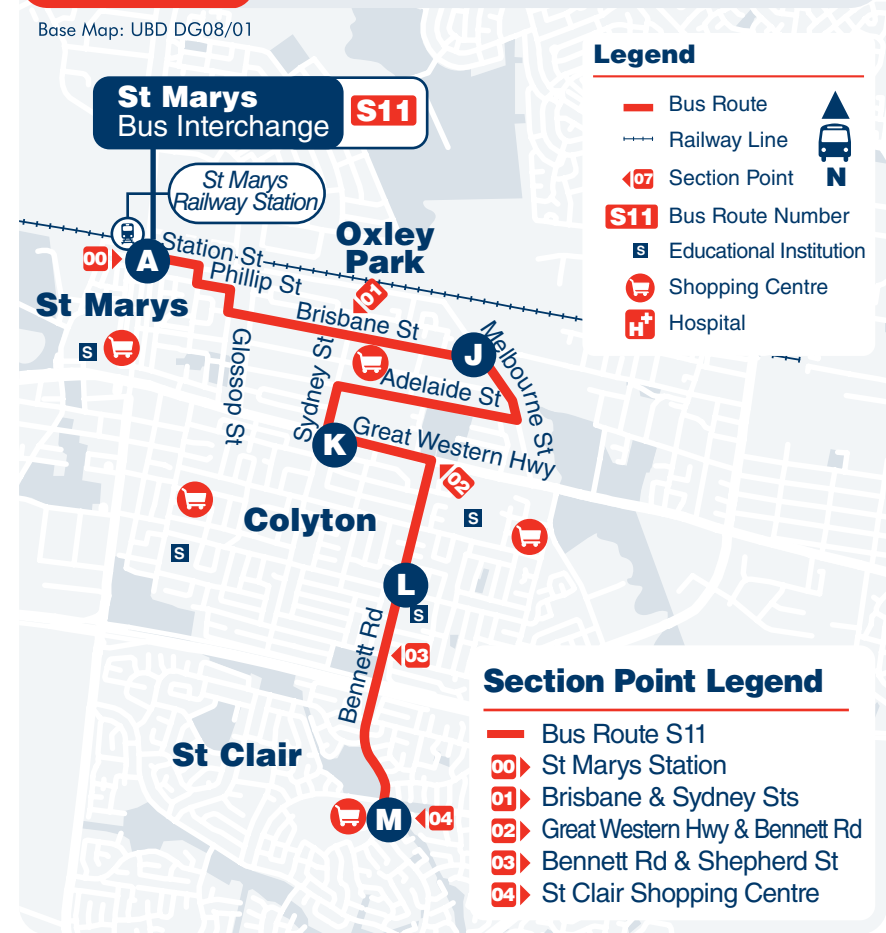

### Monday to Friday

map ref	Route Number	S13 am	S13 am	S13 pm	S13 pm
<b>G</b>	Penrith Interchange (Stand 1)	9.45	11.15	12.45	2.15
<b>H</b>	Station St near Reserve St	9.49	11.19	12.49	2.19
<b>I</b>	Mulgoa Rd near Rodley Ave	9.52	11.22	12.52	2.22
<b>G</b>	Penrith Interchange	9.57	11.27	12.57	2.27

Service does not operate on Saturday, Sunday and Public Holidays

See other side → for route map

**Section Point Legend**

- Bus Route 781
- 00 St Marys Station
- 01 Great Western Hwy & Bridge St
- 02 Gipps Rd & Sunflower Dr
- 03 Caddens Rd & Heaton Ave
- 04 110 Castle Rd
- 05 Kingswood Rd & Homestead Rd
- 06 Wentworth Rd (Penrith Anglican College)
- 07 Glenmore Parkway & Windorra Ave
- 08 Morrison Ave and Glenmore Parkway
- 09 Jenette St & School House Rd
- 10 Mulgoa Rd & Glenbrook St
- 11 Jamison Rd & Station St
- 12 Penrith Station

**Legend**

- Bus Route
- Railway Line
- 07 Section Point
- 781 Bus Route Number
- S Educational Institution
- Shopping Centre
- H Hospital

**i** See other side → for Timetable

**Street Legend**

1. School House Rd
2. Hardwood Cct
3. Kenneth Slessor Dr
4. Glenmore Pkwy
5. William Howell Dr

**St Clair Shopper Hopper**  
via Oxley Park & Colyton

**Monday to Friday**

map ref	Route Number	S11 am	S11 am	S11 am	S11 am	S11 am
A	St Marys Interchange (Stand 8)	....	9.45	....	11.15	....
J	Melbourne St near Brisbane St	....	9.53	....	11.23	....
K	Great Western Hwy & Sydney St	....	9.57	....	11.27	....
L	Bennett Rd near Desborough St	....	10.01	....	11.31	....
M	St Clair Shopping Centre (Bennett Rd)	....	10.05	....	11.35	....
M	St Clair Shopping Centre (Bennett Rd)	8.45	....	10.15	....	11.45
L	Bennett Rd near Desborough St	8.49	....	10.19	....	11.49
K	Great Western Hwy & Sydney St	8.53	....	10.23	....	11.53
J	Melbourne St near Brisbane St	8.57	....	10.27	....	11.57
A	St Marys Interchange	9.05	....	10.35	....	12.05