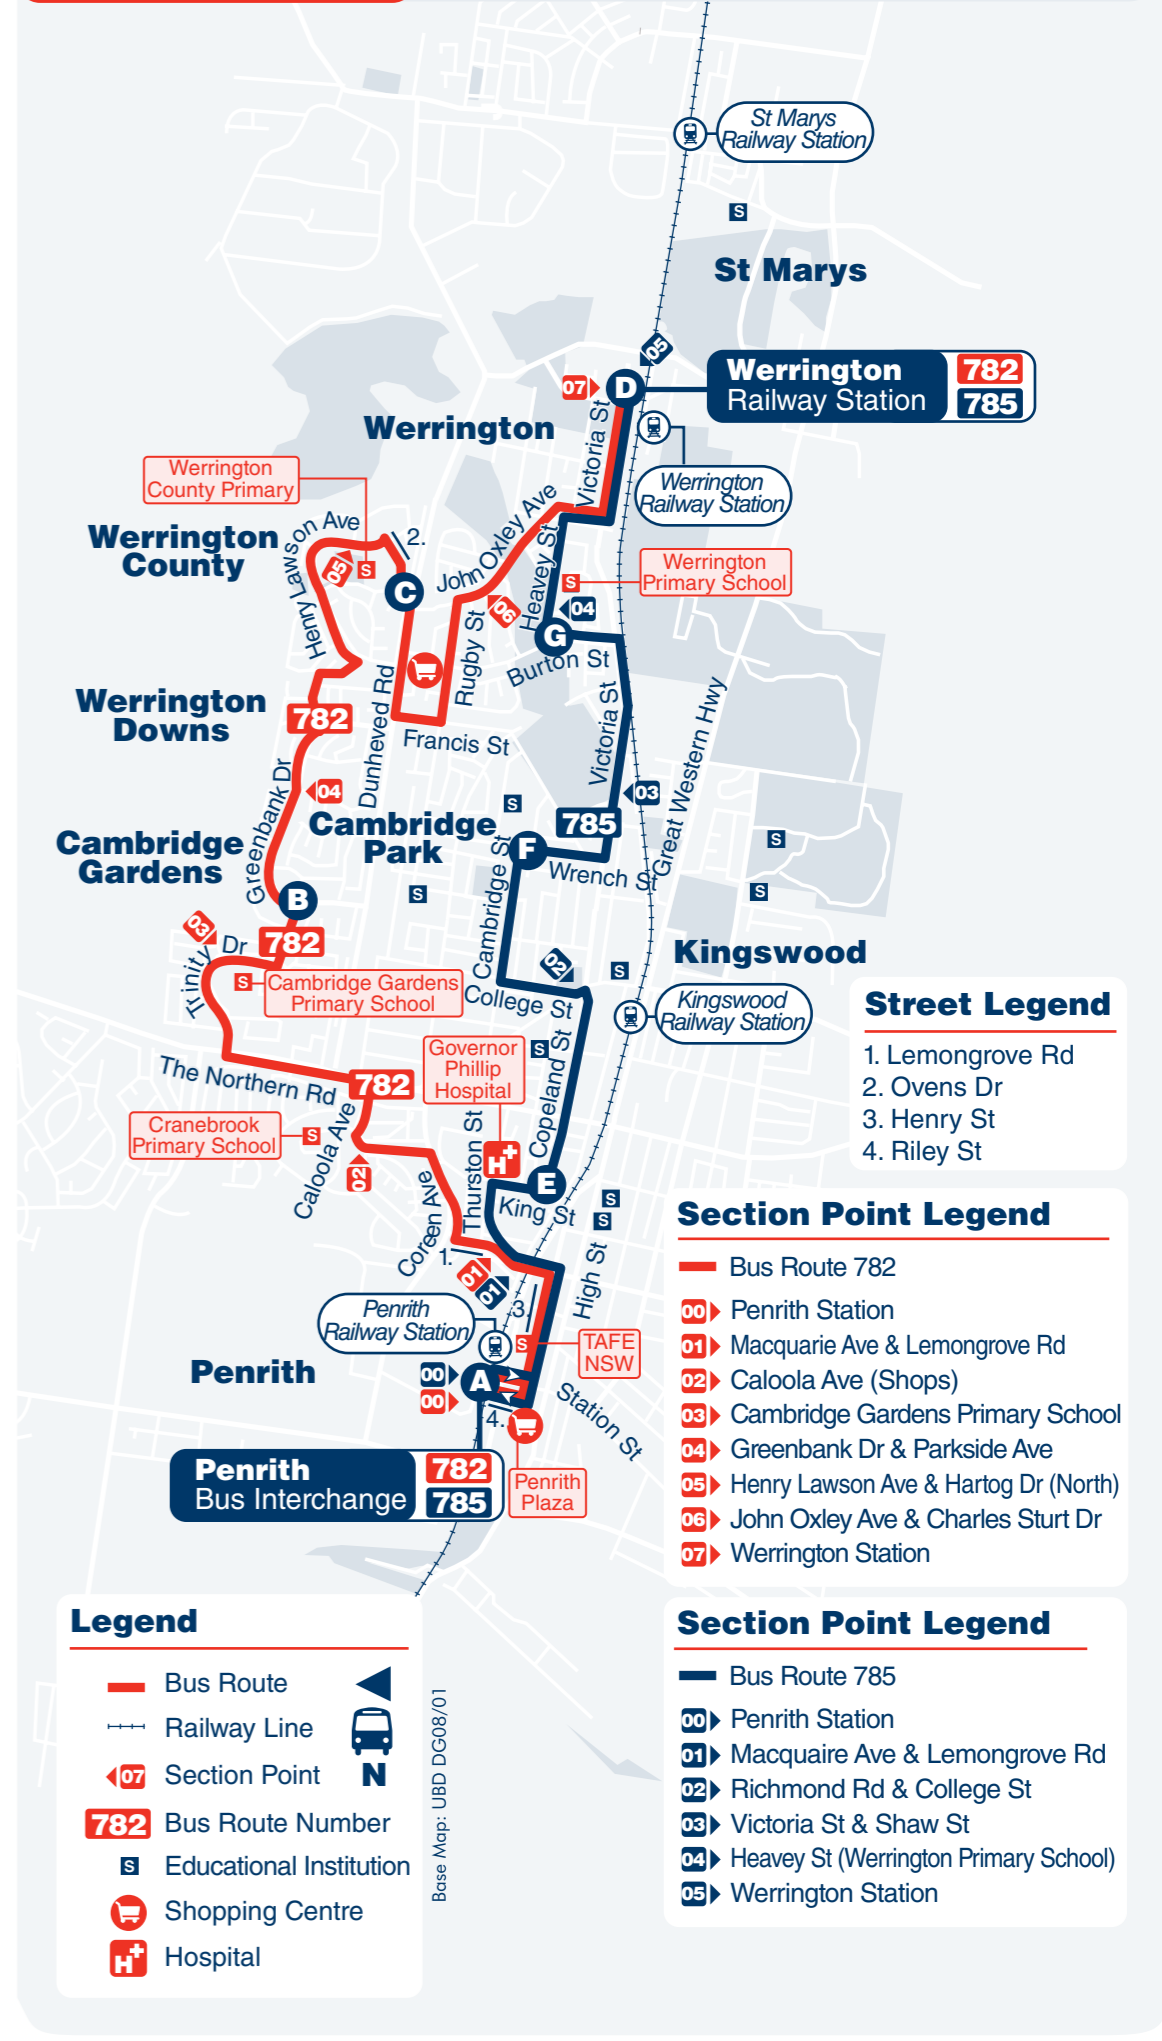

Saturday

map ref	Route Number	785	785	785	785	785	785	785	785	785	785	785	
		am	am	am	am	pm	pm	pm	pm	pm	pm	pm	
D	Werrington Station (North Side)	7.30	8.30	9.30	10.30	11.30	12.30	1.30	2.30	3.30	4.30	5.30	6.30
G	Heavey & Burton Sts	7.34	8.34	9.34	10.34	11.34	12.34	1.34	2.34	3.34	4.34	5.34	6.34
F	Cambridge & Wrench Sts	7.39	8.39	9.39	10.39	11.39	12.39	1.39	2.39	3.39	4.39	5.39	6.39
E	King & Copeland Sts	7.47	8.47	9.47	10.47	11.47	12.47	1.47	2.47	3.47	4.47	5.47	6.47
A	Penrith Interchange	7.56	8.56	9.56	10.56	11.56	12.56	1.56	2.57	3.57	4.57	5.57	6.56

Sundays & Public Holidays

map ref	Route Number	785	785	785	785	785	785	785	785	
		am	am	am	pm	pm	pm	pm	pm	
D	Werrington Station (North Side)	9.30	10.30	11.30	12.30	1.30	2.30	3.30	4.30	5.30
G	Heavey & Burton Sts	9.34	10.34	11.34	12.34	1.34	2.34	3.34	4.34	5.34
F	Cambridge & Wrench Sts	9.39	10.39	11.39	12.39	1.39	2.39	3.39	4.39	5.39
E	King & Copeland Sts	9.47	10.47	11.47	12.47	1.47	2.47	3.47	4.47	5.47
A	Penrith Interchange	9.56	10.56	11.56	12.56	1.56	2.57	3.57	4.57	5.57

Explanations

D – Service operates via St Dominics, Penrith.

J – Service operates via St Josephs Catholic School (Kingswood).

– Wheelchair accessible service.

See other side for Route Map and 782 Timetable →

Legend

- Bus Route
- Railway Line
- Section Point
- 782 Bus Route Number
- Educational Institution
- Shopping Centre
- Hospital

Section Point Legend

- Bus Route 782
- 00 Penrith Station
- 01 Macquarie Ave & Lemongrove Rd
- 02 Caloola Ave (Shops)
- 03 Cambridge Gardens Primary School
- 04 Greenbank Dr & Parkside Ave
- 05 Henry Lawson Ave & Hartog Dr (North)
- 06 John Oxley Ave & Charles Sturt Dr
- 07 Werrington Station

Section Point Legend

- Bus Route 785
- 00 Penrith Station
- 01 Macquarie Ave & Lemongrove Rd
- 02 Richmond Rd & College St
- 03 Victoria St & Shaw St
- 04 Heavey St (Werrington Primary School)
- 05 Werrington Station

Base Map: UBD DG08/01