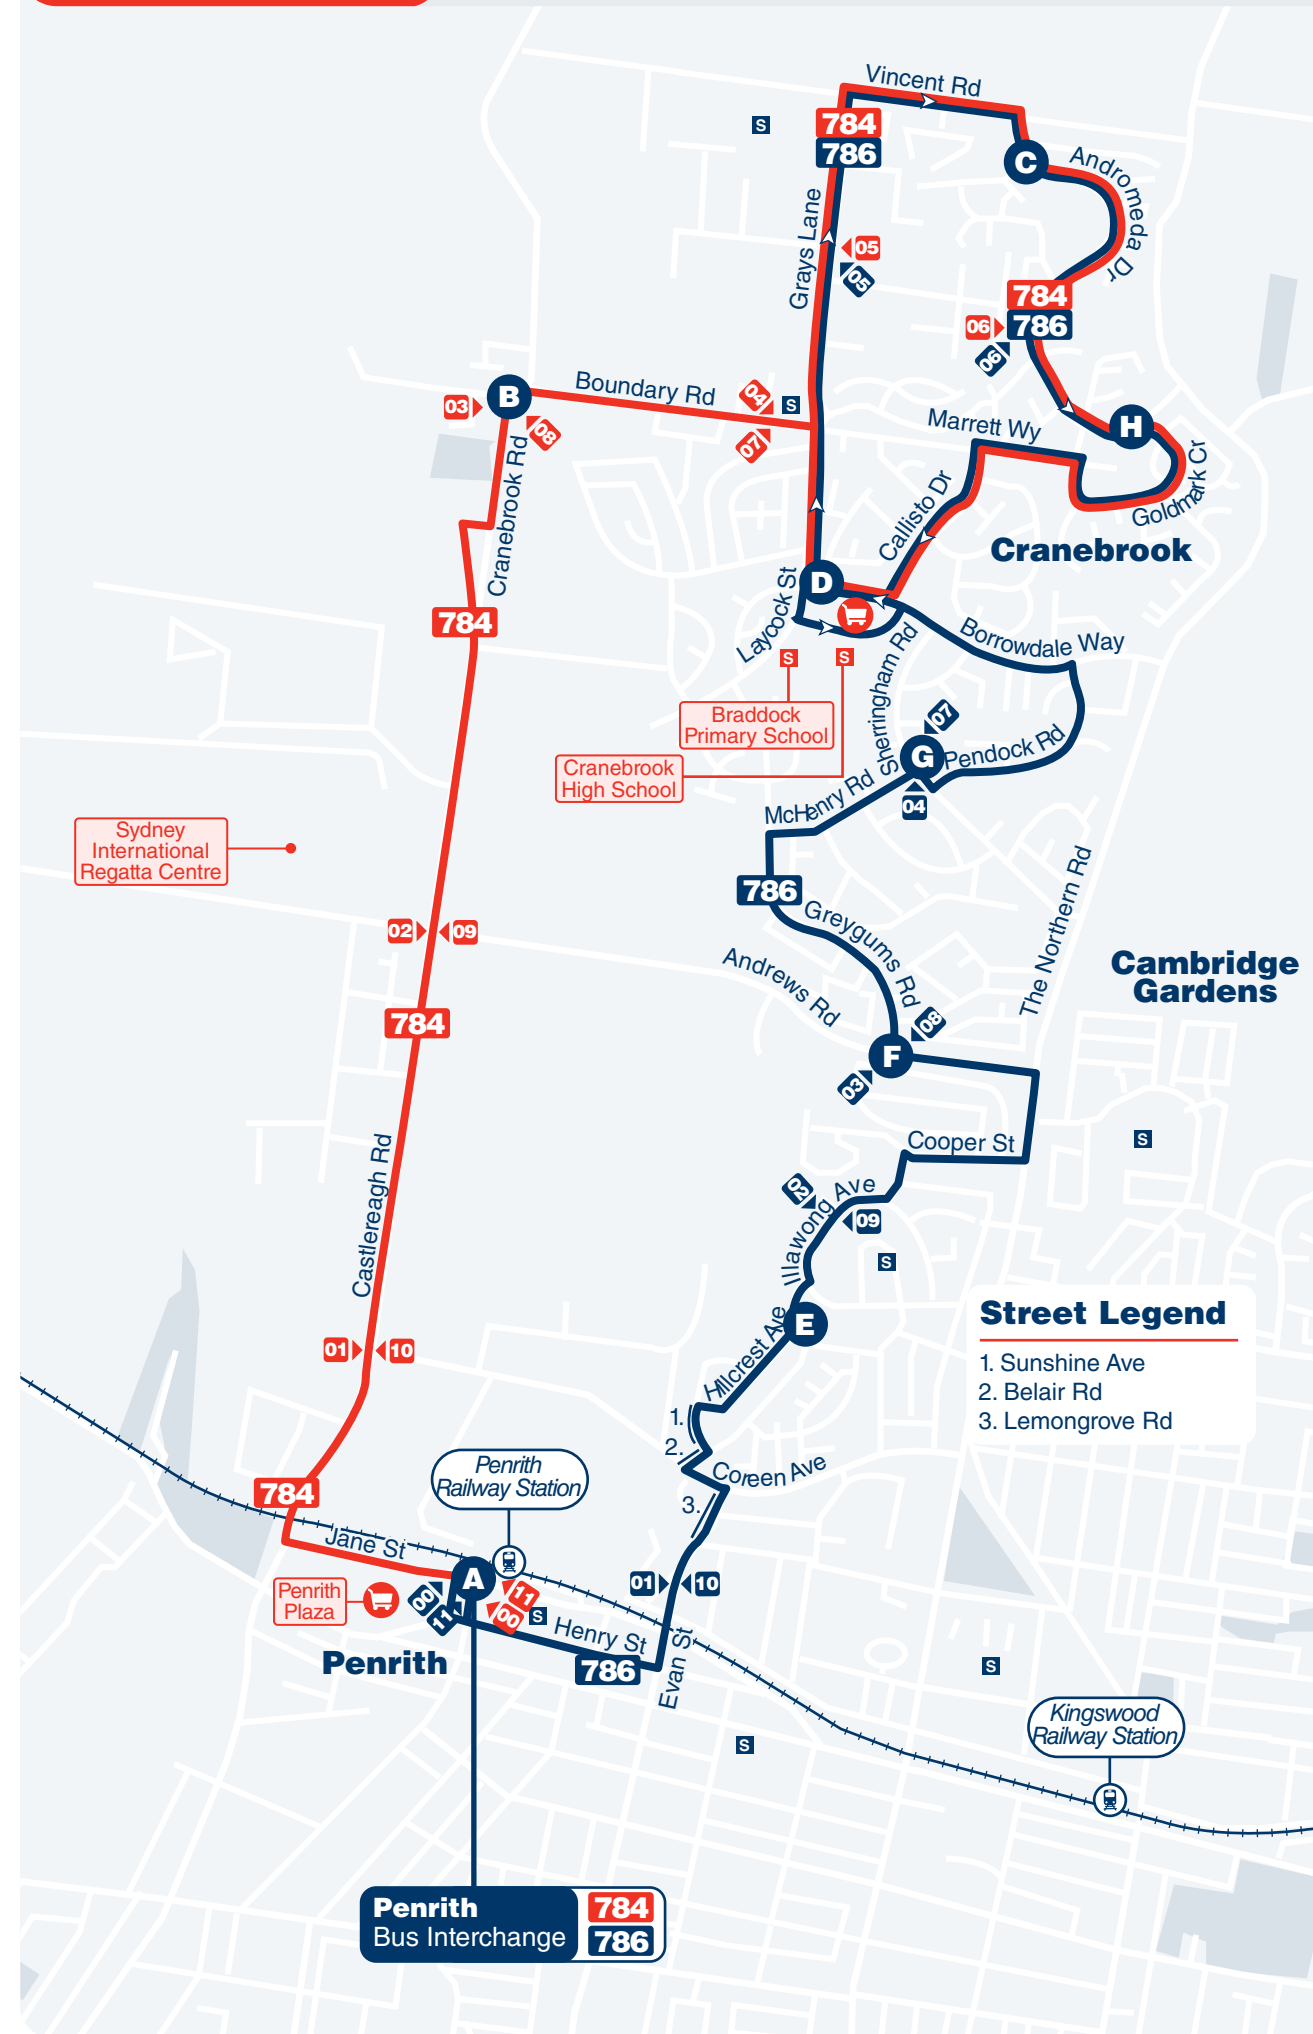

Fares and concession travel

Passes must be produced for concession discounts or free travel on boarding. Unreadable passes are invalid. Passengers 16 years and over are required to pay full fare unless travelling to and from school, or upon presenting your valid school pass or other valid ID.

Lost Property

Please take all items with you before you leave the bus. If you find an item left on the bus, please notify the driver.

For lost property enquiries please call 9890 0000. Please keep your bus ticket to help identify the bus travelled on.

Late Running Buses and Accessible Vehicles

Westbus reserves the right to amend this timetable without prior notice. To ensure that problems do not occur due to amendments, please contact Westbus on 9890 0000 if you have not used our services for a long period of time. Westbus endeavours to ensure services depart at the specified times. Timetables may change and buses may be delayed or cancelled due to circumstances beyond Westbus' control.

Accessible buses operate on selected timetabled services. While Westbus will endeavour to operate an accessible bus at the time(s) nominated, due to circumstances beyond Westbus' control, this service may be replaced by a standard bus.

A Pleasant Environment for All

In the interests of our passengers, please refrain from smoking, eating, drinking or playing loud music on our buses.

Routes
784/786

Bus Route Map

Section Point Legend

- Bus Route 784
- 00 Penrith Station
- 01 Castlereagh Rd & Coreen St
- 02 Castlereagh Rd & Andrews Rd
- 03 Cranebrook Rd & Farrells Ln
- 04 Boundary Rd & Hindmarsh St
- 05 Grays Ln & Kenilworth Cres
- 06 Andromeda Dr at Corpus Christie
- 07 Boundary Rd & Hindmarsh St
- 08 Cranebrook Rd & Farrells Ln
- 09 Castlereagh Rd & Andrews Rd
- 10 Castlereagh Rd & Coreen St
- 11 Penrith Station

Section Point Legend

- Bus Route 786
- 00 Penrith Station
- 01 Macquarie Ave & Lemongrove Rd
- 02 Illawong Ave & Nioka Rd
- 03 Andrews Rd & Greygums Rd
- 04 McHenry Rd & Sherringham Rd
- 05 Grays Ln & Kenilworth Cres
- 06 Andromeda Dr at Corpus Christie
- 07 McHenry Rd & Sherringham Rd
- 08 Andrews Rd & Greygums Rd
- 09 Illawong Ave & Nioka Rd
- 10 Macquarie Ave & Lemongrove Rd
- 11 Penrith Station

See other side for timetable

Street Legend

1. Sunshine Ave
2. Belair Rd
3. Lemongrove Rd

Legend

- Bus Route
- Railway Line
- Section Point
- Bus Route Number
- Educational Institution
- Shopping Centre
- Hospital

Base Map: UBD DG08/01