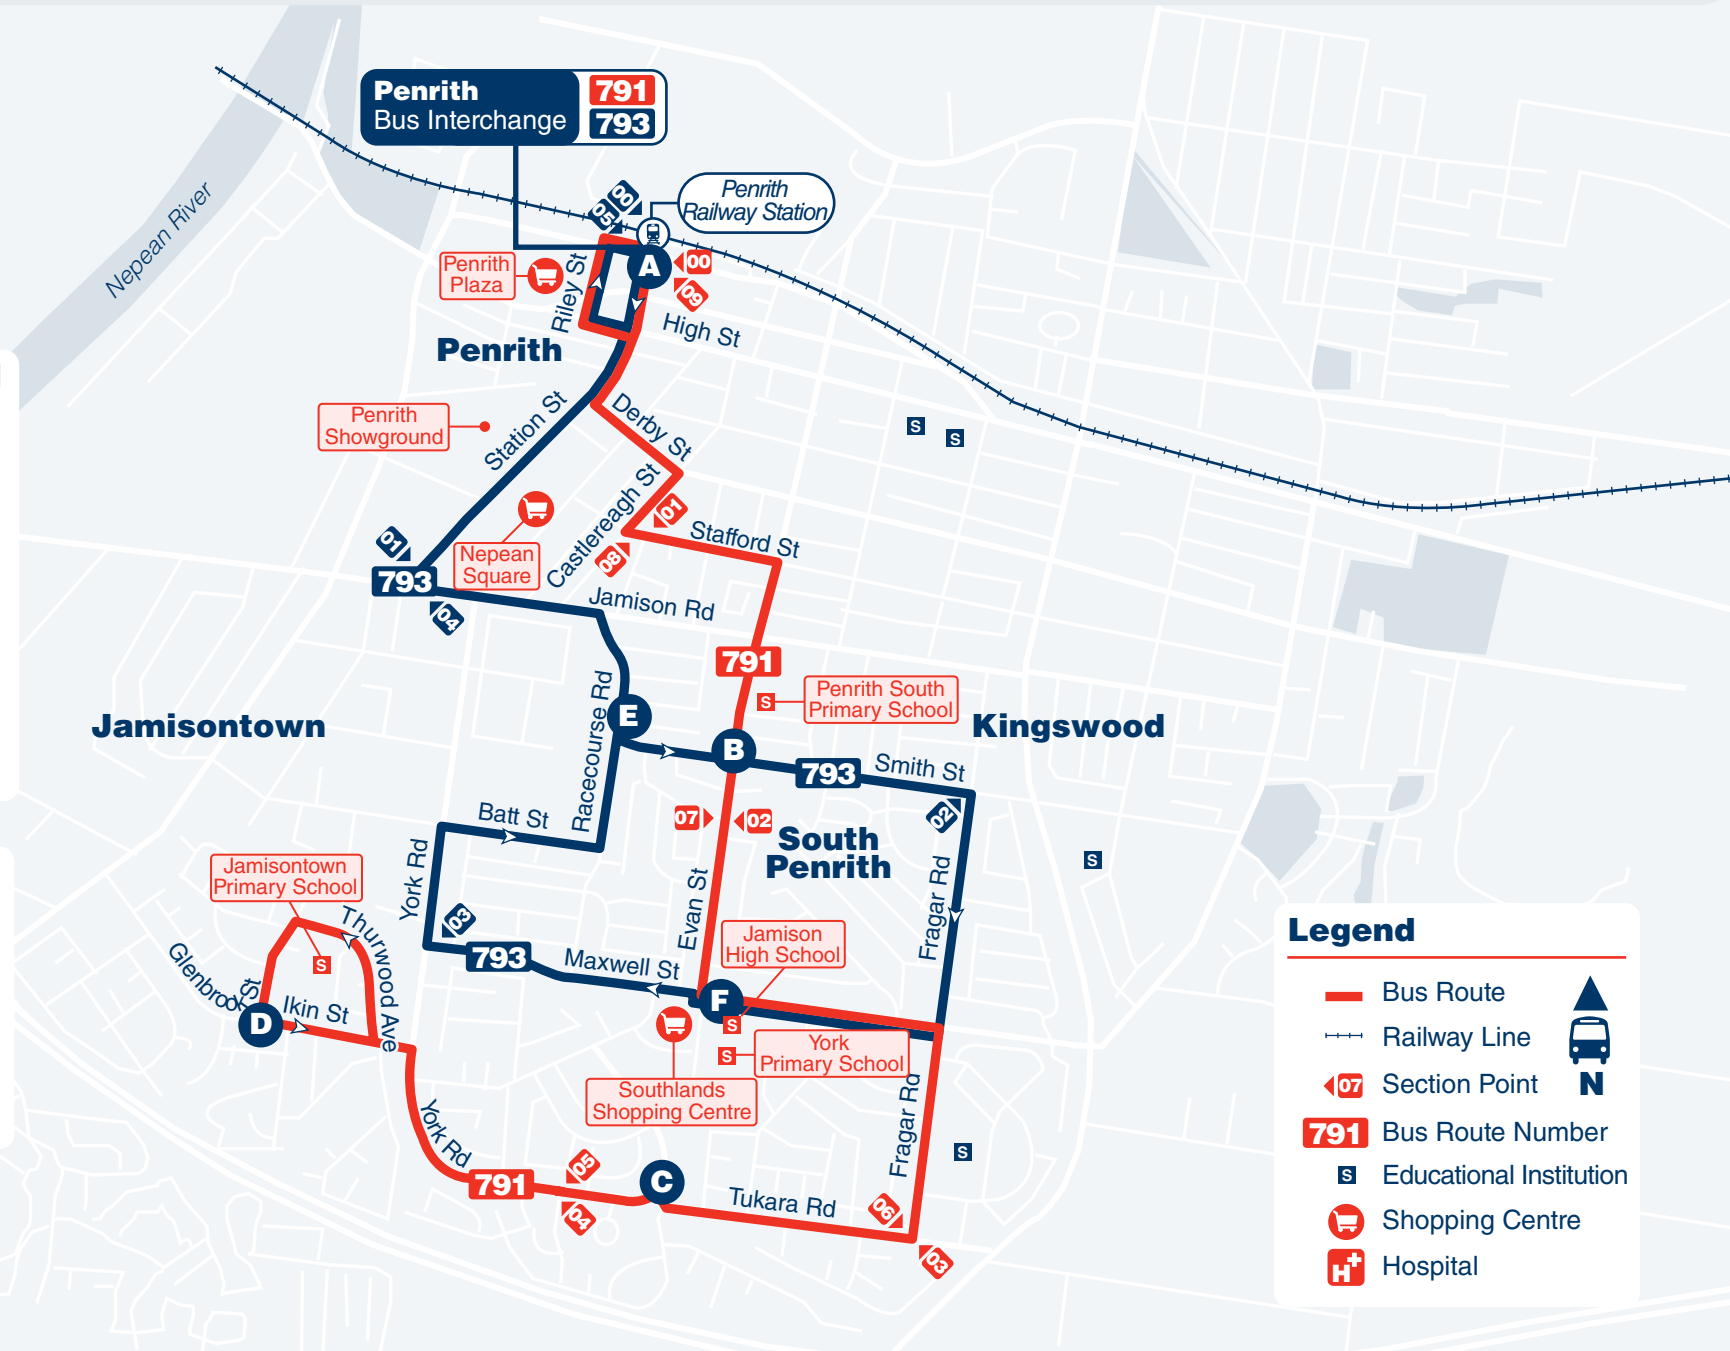

Southlands
Shopping Centre

York
Primary School

Section Point Legend

- Bus Route 791
- 00 Penrith Interchange
- 01 Stafford St & Rawson Ave
- 02 Evan St & Greenhills Ave
- 03 Fragar Rd & Tukara Ave
- 04 York Rd & Lowanna Dr
- 05 York Rd & Lowanna Dr
- 06 Fragar Rd & Tukara Ave
- 07 Evan St & Greenhill Ave
- 08 Stafford St & Rawson Ave
- 09 Penrith Interchange

Section Point Legend

- Bus Route 793
- 00 Penrith Interchange
- 01 Station St & Jamison Rd
- 02 Smith St & Fragar Rd
- 03 Maxwell St & York Rd
- 04 Station St & Jamison Rd
- 05 Penrith Interchange

Legend

- Bus Route
- Railway Line
- 07 Section Point
- 791 Bus Route Number
- S Educational Institution
- Shopping Centre
- H Hospital

Monday to Friday

map ref	Route Number	793	793	793	793	793	793	793	793	793
		am	am	am	am	am	am	am	am	am
A	Penrith Interchange (Stand 1)	5.56	6.26	6.56	7.21	7.59	8.24	8.54	9.38	10.38
E	Racecourse Rd near Smith St	6.05	6.36	7.06	7.31	8.09	8.34	9.04	9.48	10.48
F	Jamison High School Maxwell St	6.12	6.43	7.13	7.38	8.16	8.41	9.11	9.55	10.55
E	Racecourse Rd near Smith St	6.17	6.48	7.18	7.43	8.21	8.46	9.16	10.00	11.00
A	Penrith Interchange	6.26	6.59	7.29	7.54	8.32	8.57	9.27	10.11	11.11

Explanations

 – Wheelchair accessible service.

Monday to Friday (cont...)

map ref	Route Number	793	793	793
		pm	pm	pm
A	Penrith Interchange (Stand 1)	6.00	6.30	7.00
E	Racecourse Rd near Smith St	6.09	6.39	7.09
F	Jamison High School Maxwell St	6.16	6.46	7.16
E	Racecourse Rd near Smith St	6.21	6.51	7.21
A	Penrith Interchange	6.30	7.00	7.30