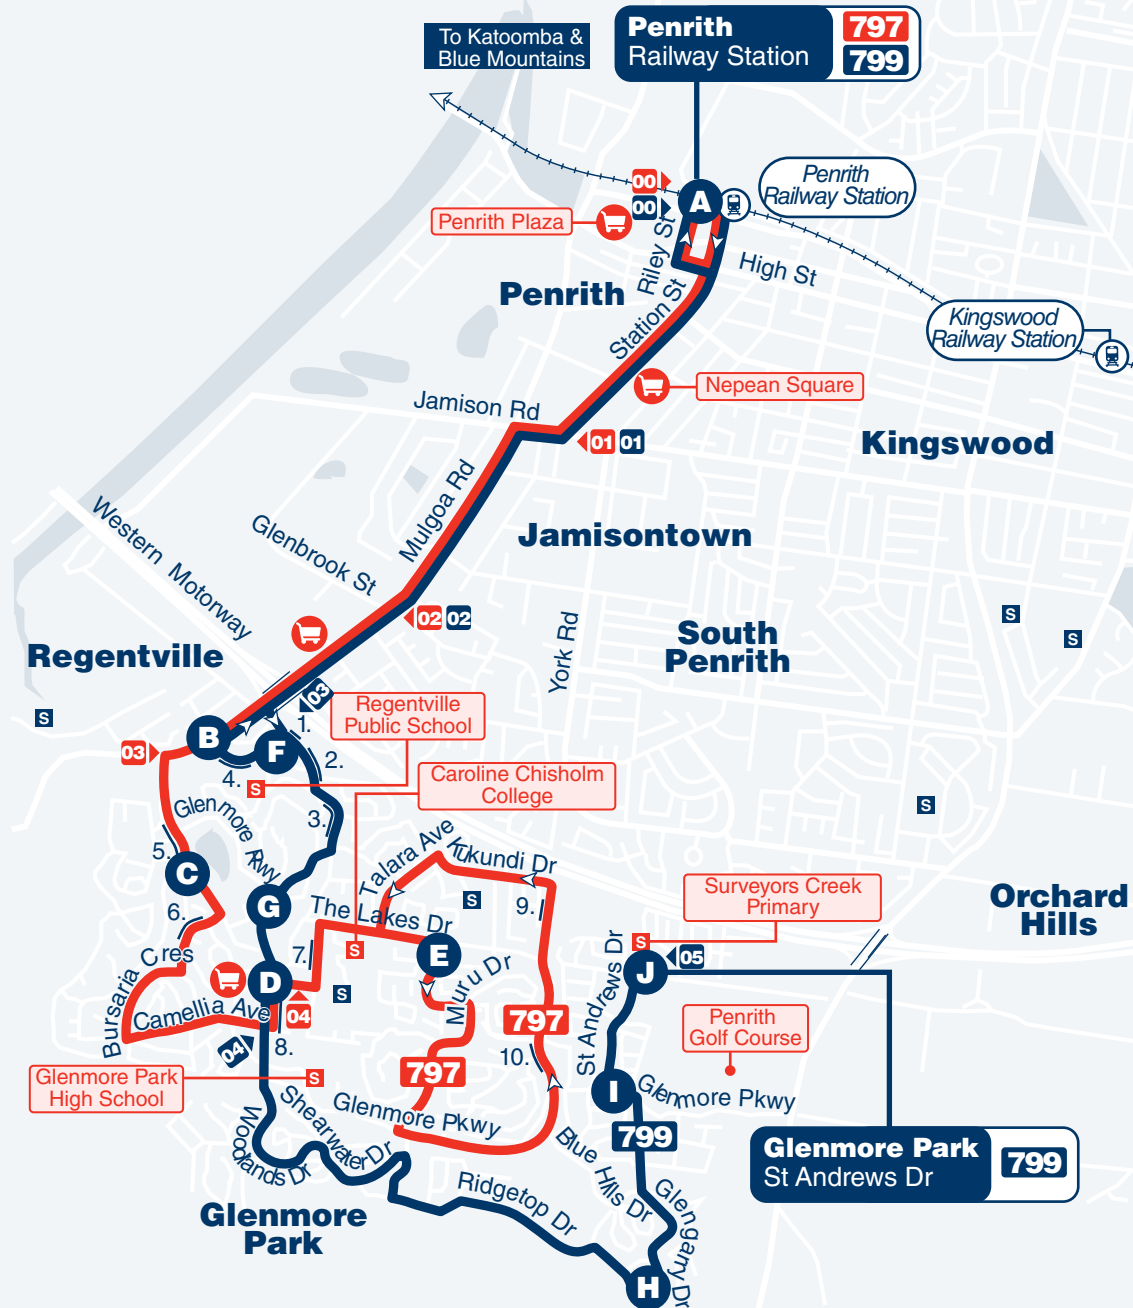

Section Point Legend

- Bus Route 797
- 00 ▶ Penrith Interchange
- 01 ▶ Station St & Jamison Rd
- 02 ▶ Mulgoa Rd & Glenbrook St
- 03 ▶ Mulgoa Rd & Glenmore Pkwy
- 04 ▶ Morrison Ave & Glenmore Pkwy
- 05 ▶ Morrison Ave & Glenmore Pkwy
- 06 ▶ Mulgoa Rd & Glenmore Pkwy
- 07 ▶ Mulgoa Rd & Glenbrook St
- 08 ▶ Station St & Jamison Rd
- 09 ▶ Penrith Interchange

Legend

- Bus Route
- Railway Line
- ◀07 Section Point
- 797** Bus Route Number
- S Educational Institution
- 🛒 Shopping Centre
- H+ Hospital

Base Map: UBD DG08/01

Section Point Legend

- Bus Route 799
- 00 ▶ Penrith Interchange
- 01 ▶ Station St & Jamison Rd
- 02 ▶ Mulgoa Rd & Glenbrook St
- 03 ▶ Janette St & School House Rd
- 04 ▶ Woodlands Dr & Candlebark Cct
- 05 ▶ St Andrews Dr & Garswood Rd

Explanations

L – Bus commences at Penrith Anglican 15 minutes earlier.

 – Wheelchair accessible service.

Monday to Friday (cont...)

map ref	Route Number	799	799
		pm	pm
J	Garswood Rd & St Andrews Dr	6.09	6.39
I	St Andrews Dr & Glenmore Pkwy	6.15	6.45
H	Ridgetop Dr & Glengarry Dr	6.18	6.48
D	Glenmore Park Shops	6.26	6.56
G	Glenmore Parkway & Allison Dr	6.28	6.58
B	Mulgoa Rd & School House Rd	6.32	7.02
A	Penrith Interchange	6.47	7.17

Explanations

 – Wheelchair accessible service.

Saturday

map ref	Route Number	799	799	799	799	799	799	799	799	799
		am	am	am	am	am	pm	pm	pm	pm
J	Garswood Rd & St Andrews Dr	7.09	8.09	9.09	10.09	11.09	12.09	1.09	2.09	3.09
I	St Andrews Dr & Glenmore Pkwy	7.13	8.13	9.13	10.13	11.13	12.13	1.13	2.13	3.13
H	Ridgetop Dr & Glengarry Dr	7.16	8.16	9.16	10.16	11.16	12.16	1.16	2.16	3.16
D	Glenmore Park Shops	7.24	8.24	9.24	10.24	11.24	12.24	1.24	2.24	3.24
G	Glenmore Parkway & Allison Dr	7.26	8.26	9.26	10.26	11.26	12.26	1.26	2.26	3.26
B	Mulgoa Rd & School House Rd	7.30	8.30	9.30	10.30	11.30	12.30	1.30	2.30	3.30
A	Penrith Interchange	7.44	8.44	9.44	10.44	11.44	12.44	1.44	2.44	3.44