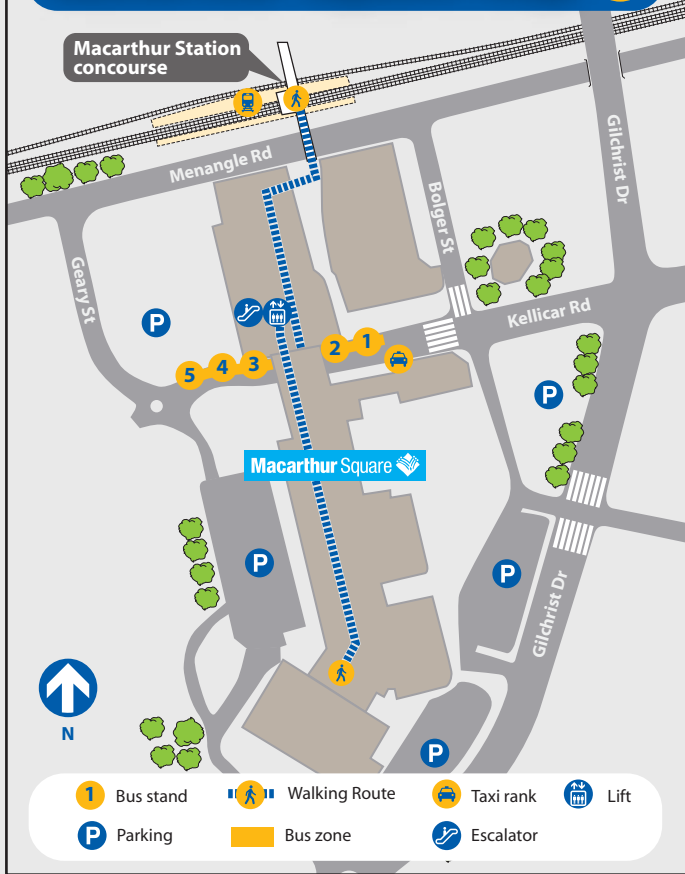

Macarthur Square map

bus network map

- Busways Routes
 - Limited service
 - Interline Routes
- Diagrammatic Map - Not to Scale

Transport Infoline
131500
 Bus Train Ferry
mobile.131500.info
www.131500.info