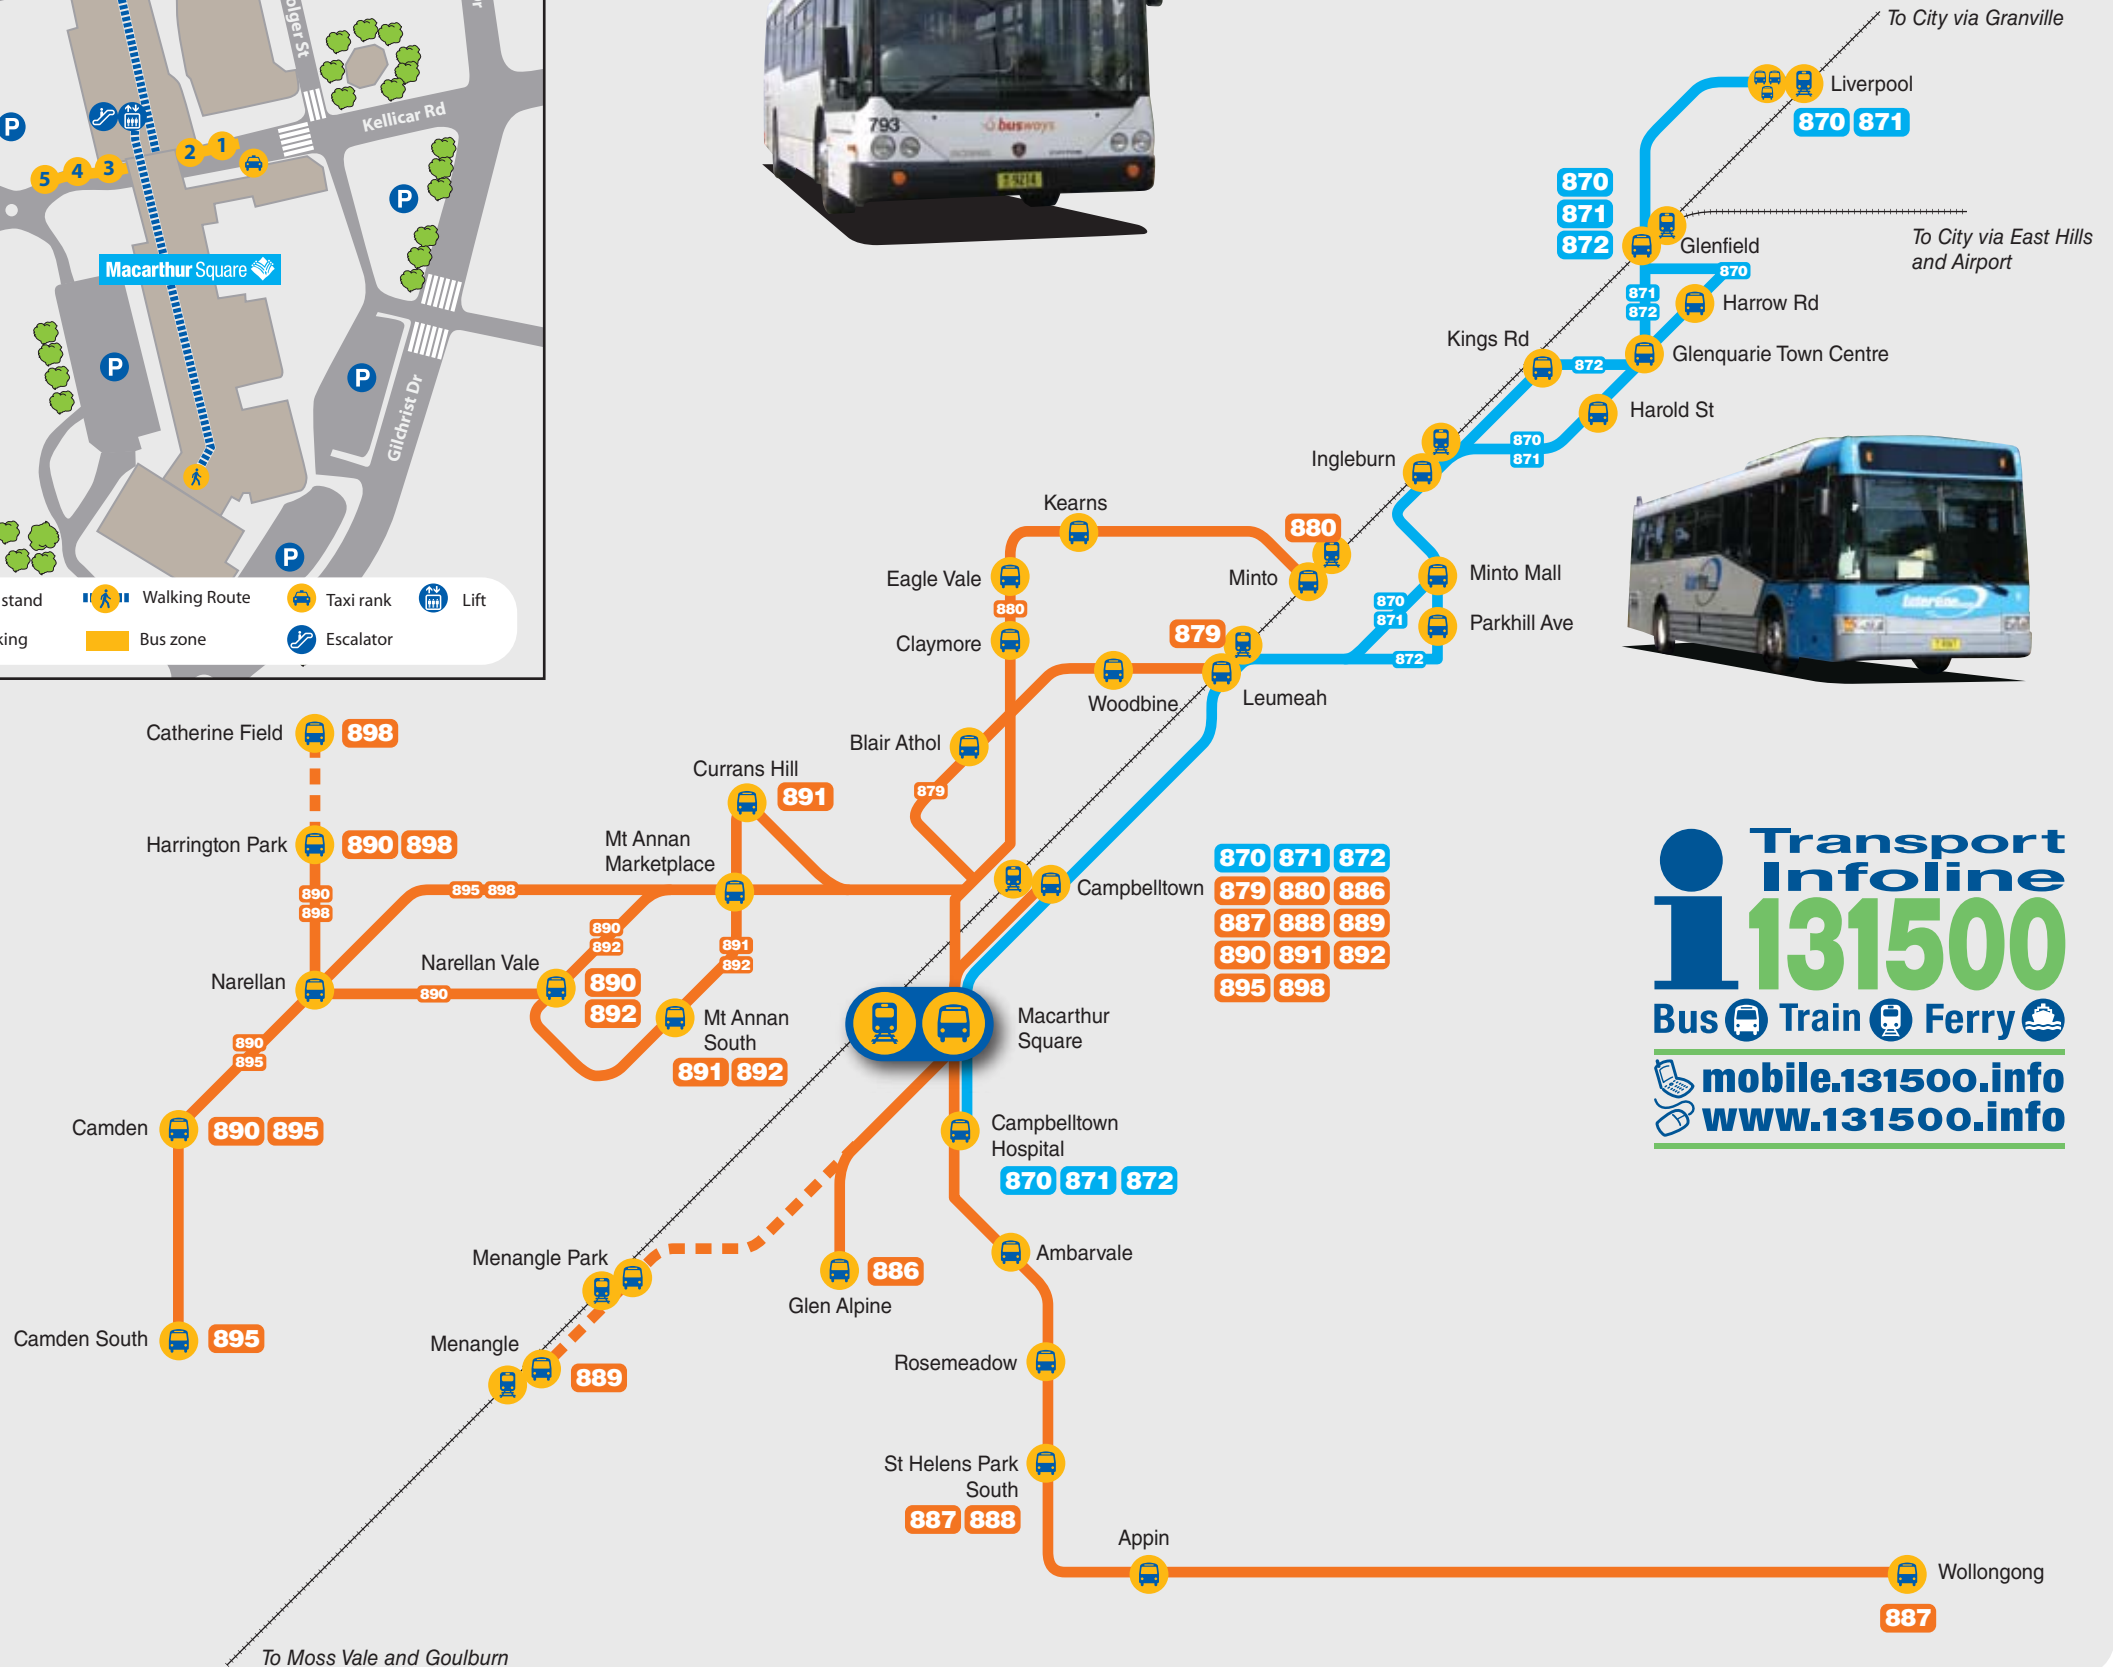

Macarthur Square map

bus network map

- Busways Routes
 - Limited service
 - Interline Routes
- Diagrammatic Map - Not to Scale

Transport Infoline
131500
 Bus Train Ferry
mobile.131500.info
www.131500.info

For timetables, fares and route planning, please visit www.131500.info or phone the Transport Infoline on 131 500