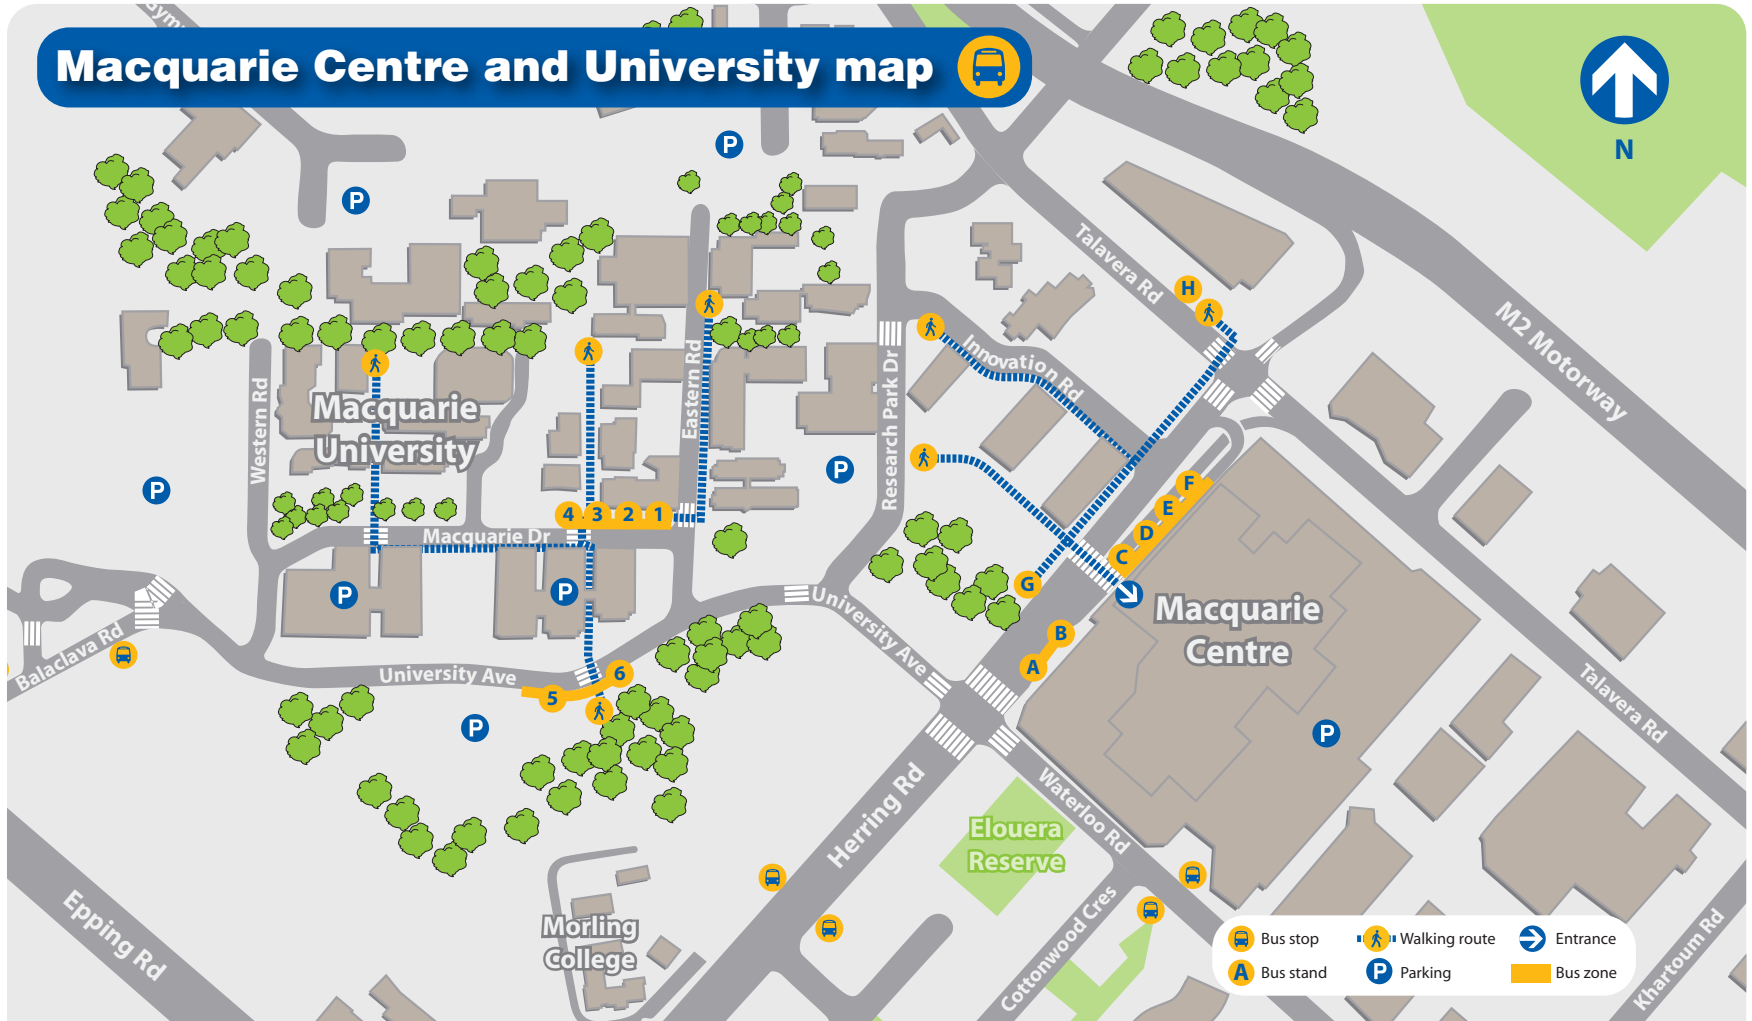

# bus network map

- Busways routes** (Black line)
- Forest Coach Lines routes** (Red line)
- Hillsbus routes** (Yellow line)
- Sydney Buses routes** (Blue line)
- TransdevTSL Shorelink Buses routes** (Green line)

Diagrammatic Map - Not to Scale

# Macquarie Centre and University map

- Bus stop
- Walking route
- Entrance
- Bus stand
- Parking
- Bus zone