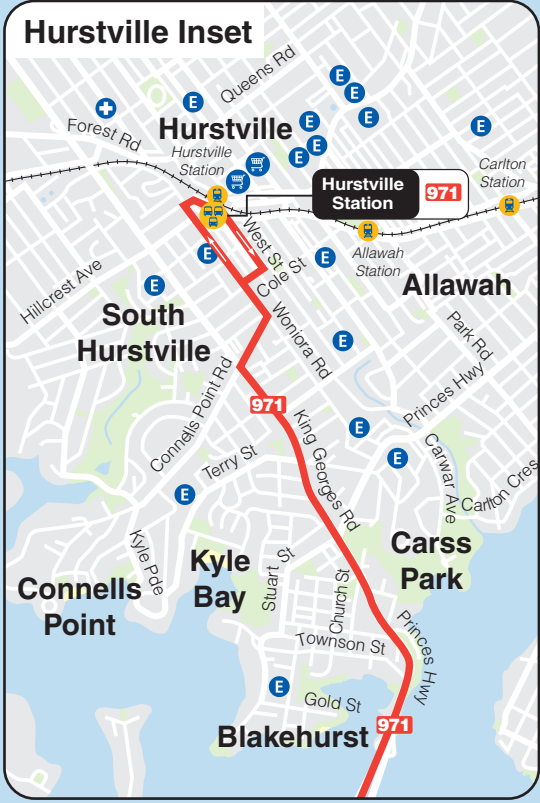

Region 11 Final Bus Network

- ### Bus Routes
- 969 Sutherland - Miranda - Cronulla
 - 971 Hurstville - Miranda - Cronulla
 - 977 Miranda - Lilli Pilli
 - 978 Miranda - Port Hacking
 - - - - 986 Miranda - North Miranda
 - 987 Cronulla - Kurnell
 - - - - 988 Cronulla - Caringbah
 - 989 Bundeena - Maianbar

131500.com.au
Transport Info
 Information for people on the move

As at August 2009
 Cartography by TransitGraphics

Legend

- Hospital
- Shopping Centres
- Railway Station
- Educational Institutions
- Bus Route
- Bus Route Terminus
- Bus Interchange

- ### Legend
1. Bombora Ave
 2. Beachcomber Ave
 3. Reef St
 4. Bournemouth St