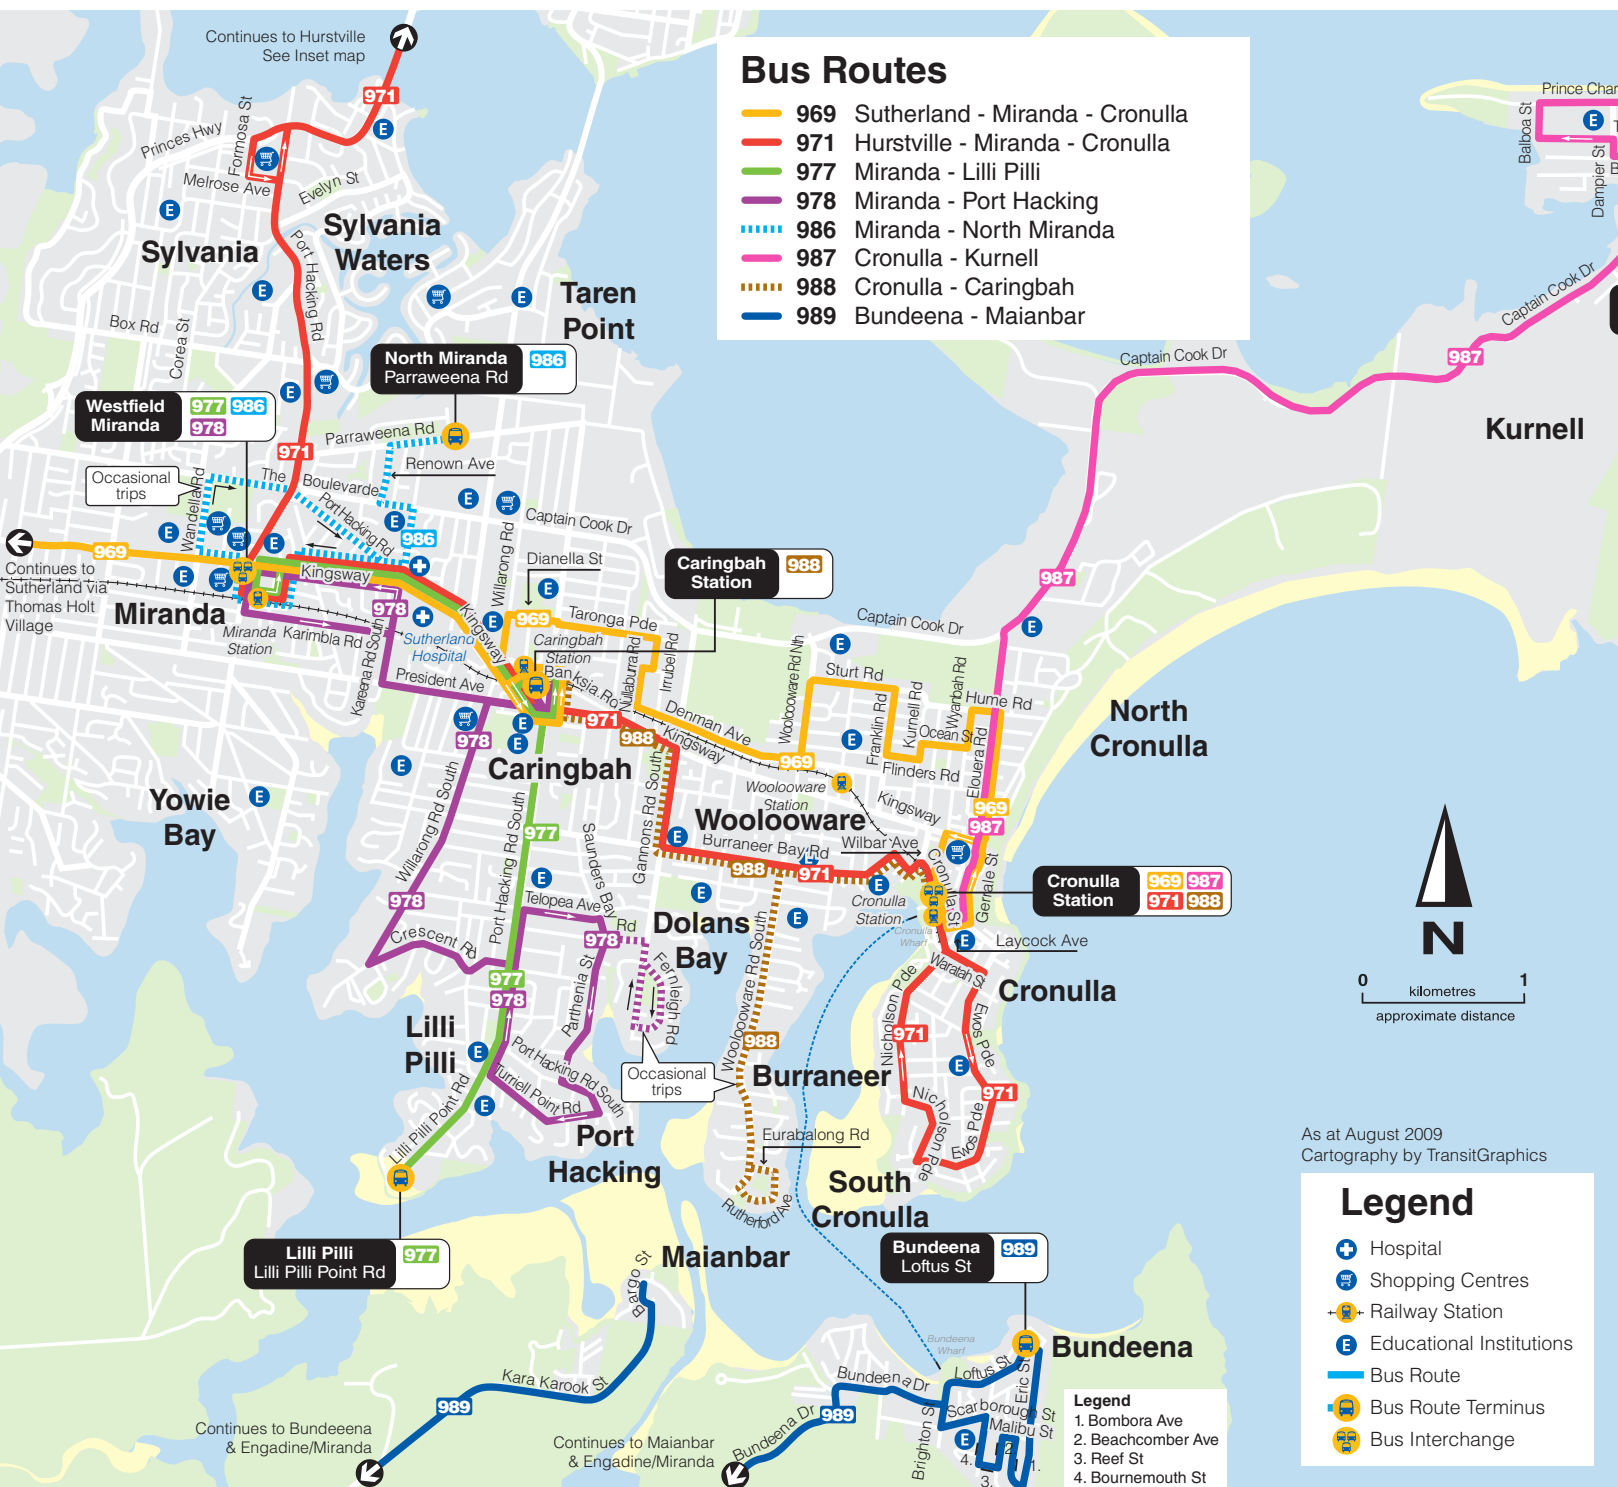

Region 11 Final Bus Network

- ### Bus Routes
- 969 Sutherland - Miranda - Cronulla
 - 971 Hurstville - Miranda - Cronulla
 - 977 Miranda - Lilli Pilli
 - 978 Miranda - Port Hacking
 - - - - 986 Miranda - North Miranda
 - 987 Cronulla - Kurnell
 - - - - 988 Cronulla - Caringbah
 - 989 Bundeena - Maianbar

131500.com.au
Transport Info
 Information for people on the move

As at August 2009
 Cartography by TransitGraphics

Legend

- Hospital
- Shopping Centres
- Railway Station
- Educational Institutions
- Bus Route
- Bus Route Terminus
- Bus Interchange

- ### Legend
1. Bombora Ave
 2. Beachcomber Ave
 3. Reef St
 4. Bournemouth St