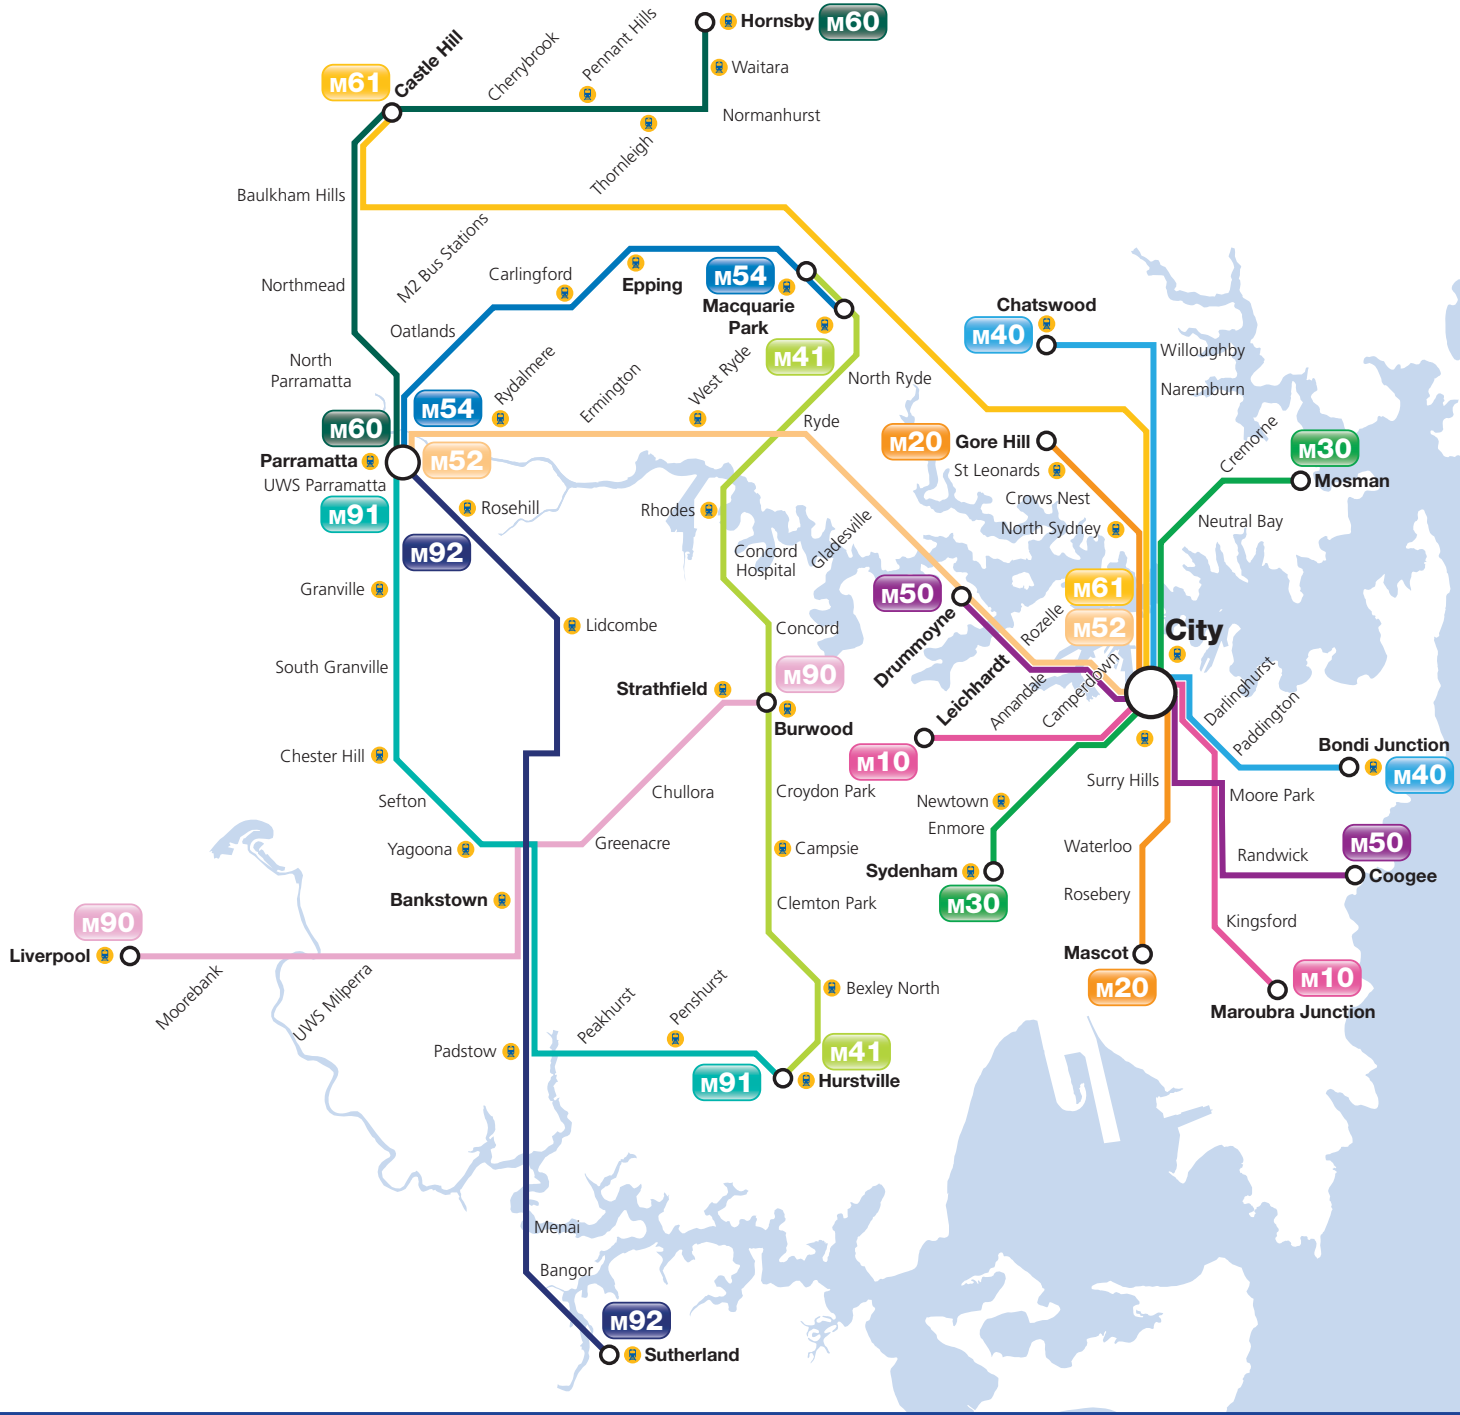

metrobus  
**Metrobus network**

13 routes – 8,000 services – seven days a week – across Sydney