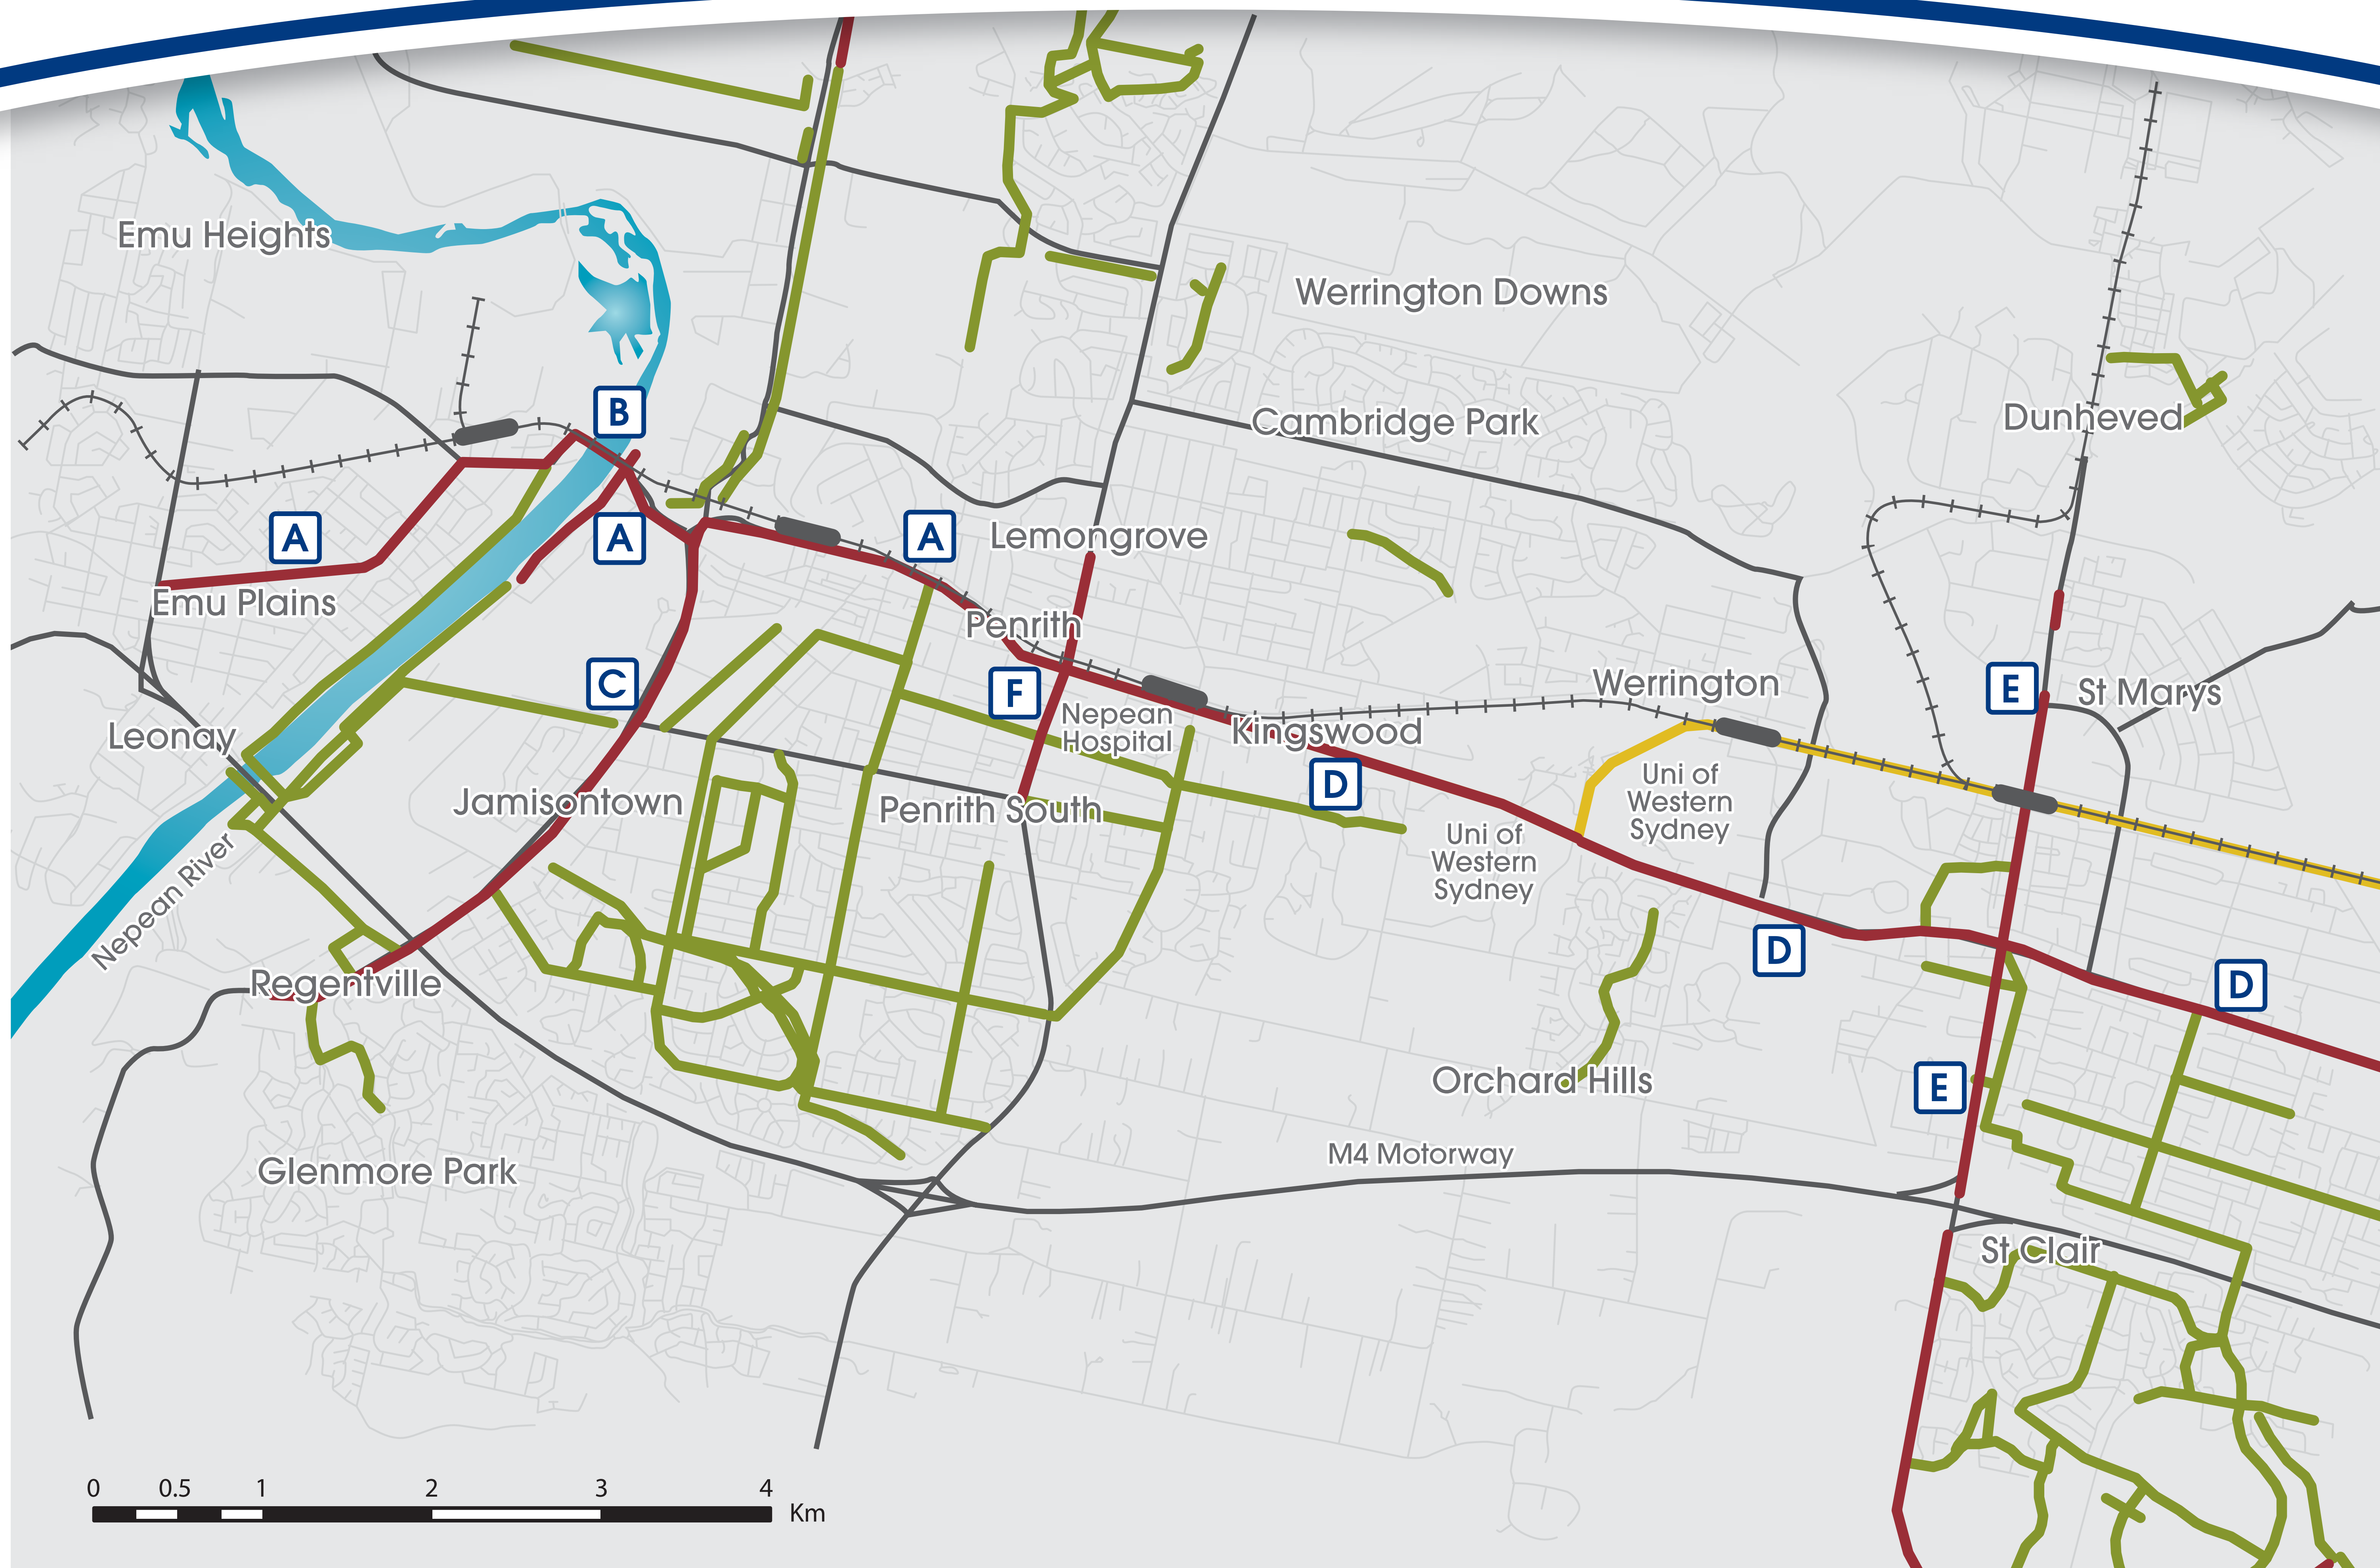

NEW SOUTH WALES BIKEPLAN

Priority projects					
A	Penrith to Emu Plains	C	Penrith to Regentville - Mulgoa Road shared path	E	Penrith eastern subregional connections
B	Victoria Bridge investigations	D	Penrith to St Marys - Great Western Highway shared path	F	Penrith South to Castlereagh

Penrith River City Bike Network Map