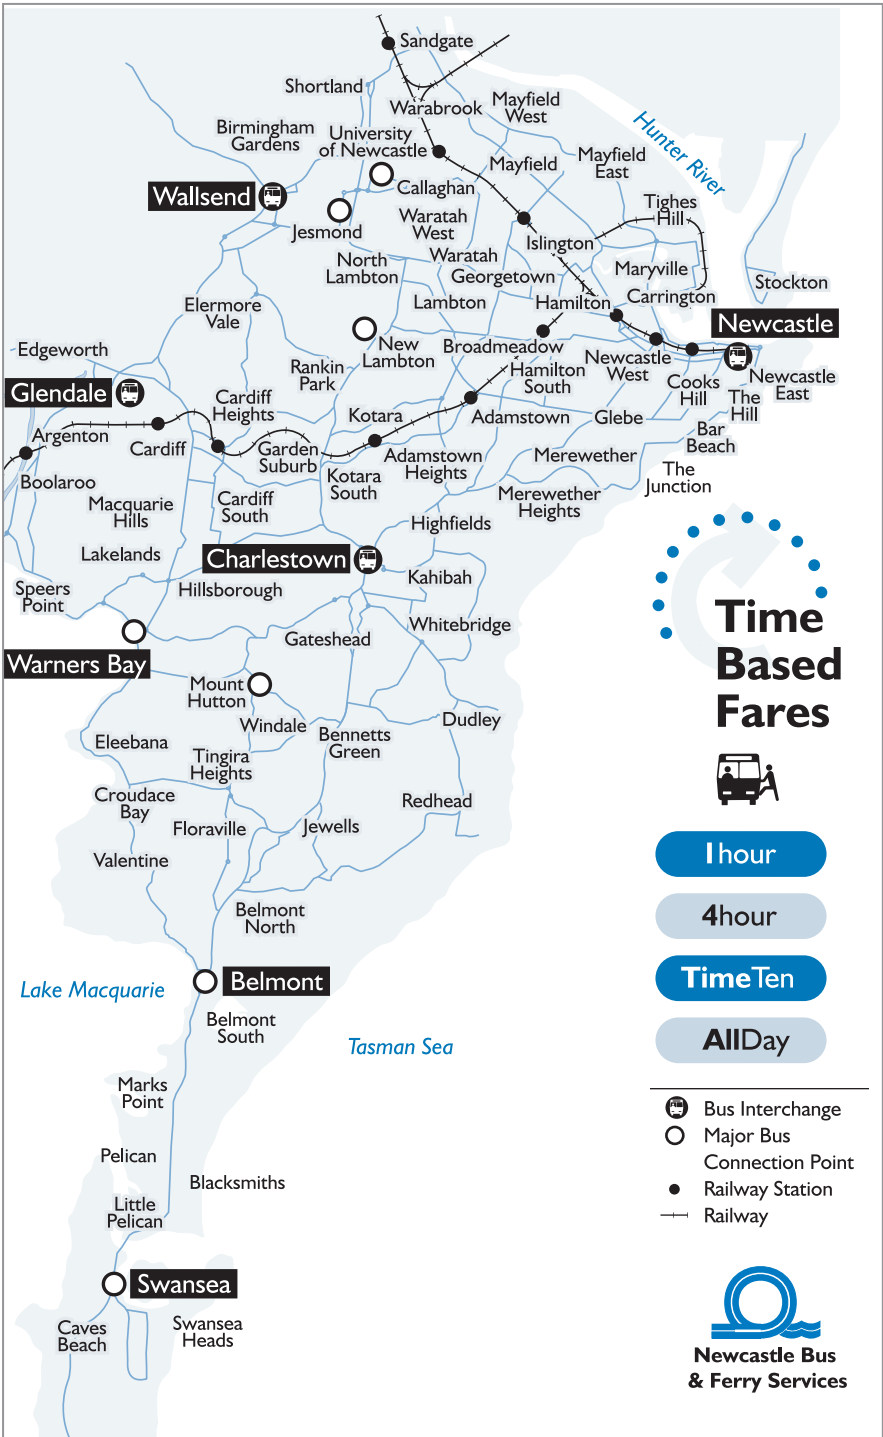

# Newcastle Buses and Ferry services map

## Time Based Fares

1 hour

4 hour

TimeTen

AllDay

- Bus Interchange
- Major Bus Connection Point
- Railway Station
- Railway

Newcastle Bus & Ferry Services